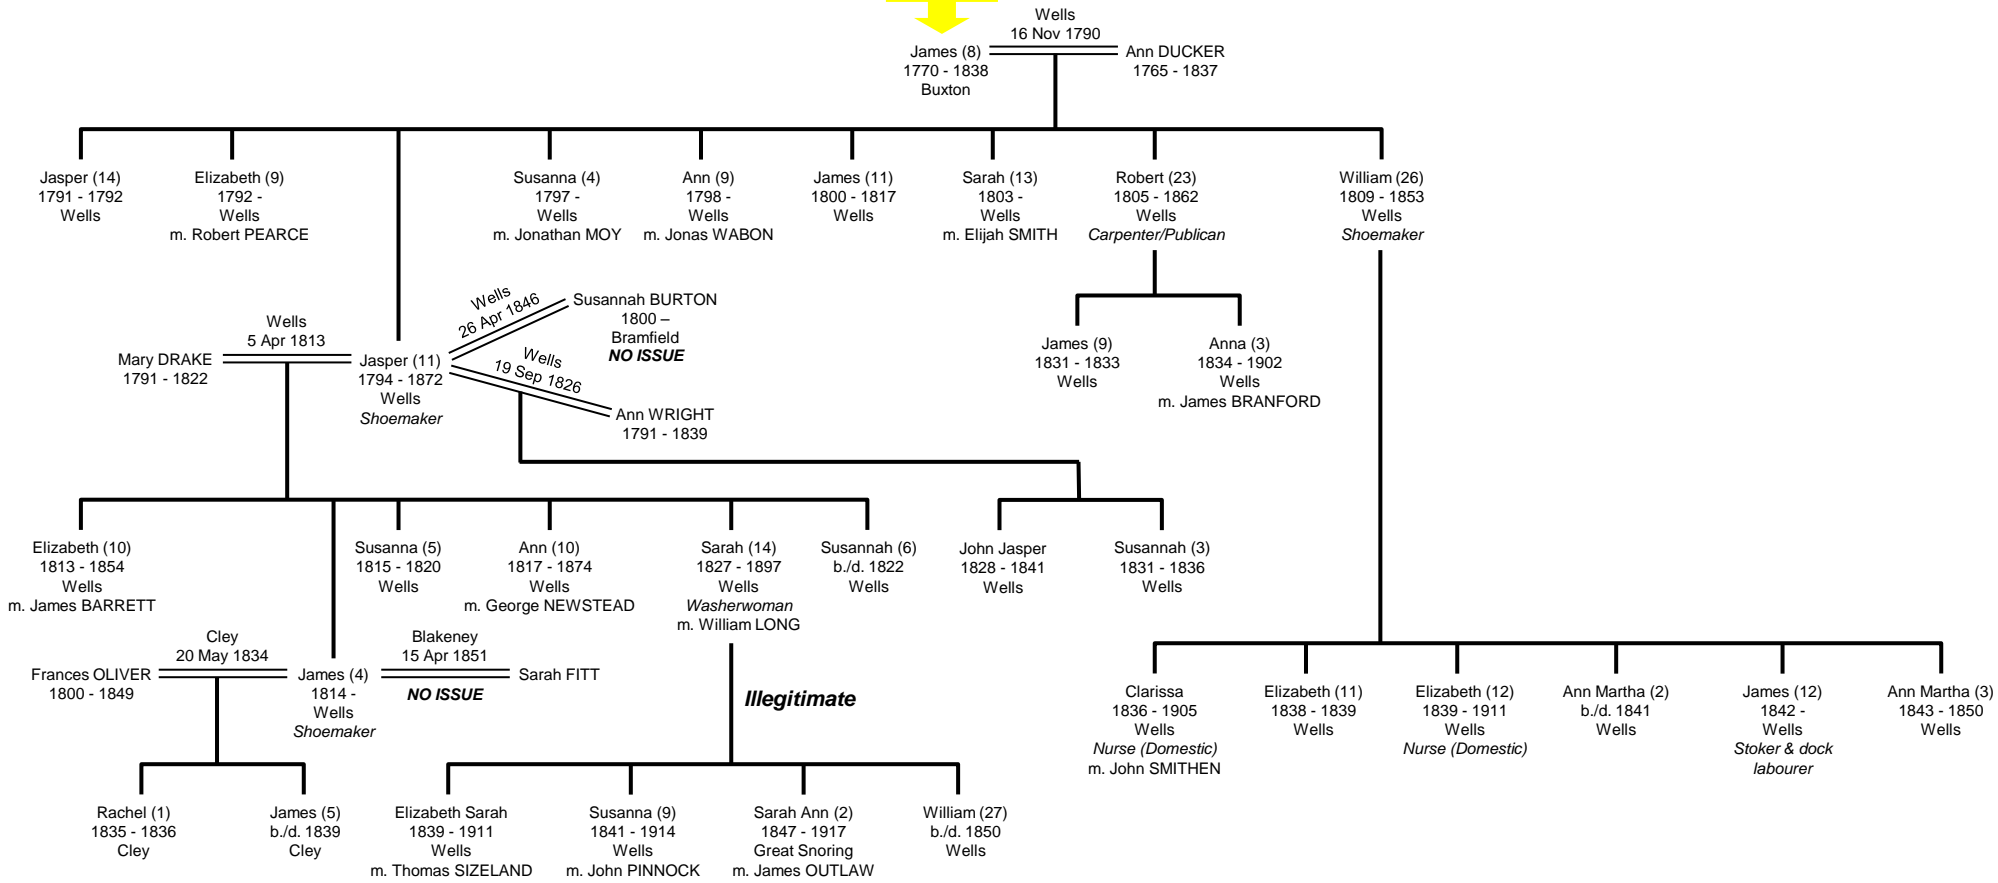

PAGE TWO

PAGE THREE

* Unconfirmed

PAGE TWO

Letheringsett
20 Apr 1829

Barnet (1)
1809 - 1879
Sheringham
Bricklayer

Lydia FOX
1812 - 1871
Aylmerton

PAGE FIVE

Haggerston
28 Oct 1855

Jasper Robert
1835 - 1870
Aylmerton
Bricklayer

Eleanor LUCKING
1839 - 1908
Hatfield Peverel

Overstrand
6 Nov 1885

Caroline SUMMERS
1849 - 1884
Aylmerton

no issue

John (1)
1847 - 1907
Aylmerton
Bricklayer

Overstrand
23 Oct 1868

Jemima KIRK
1849 - 1884
Aylmerton

St. Pancras
4 Sep 1892

Annie OWERS
1870 -
Hatfield Peverel

Whitechapel
22 Sep 1907

Archer
1863 - 1914
Clerkenwell
Porter

no issue

Mary HARRIS
1862 - 1914
Pimlico

Kate Owers
1893 -
Aldershot

William Robert
1894 -
Aldershot

Dorothy Alice
1905
Northrepps

Muriel Joy
1906 - 1991
Northrepps

Mina Vera
1909 - 1990
Northrepps
m. James HUNTER

King's LYNN
2 Sep 1872

Thomas (1)
1840 - 1890
Aylmerton
Bricklayer/musician