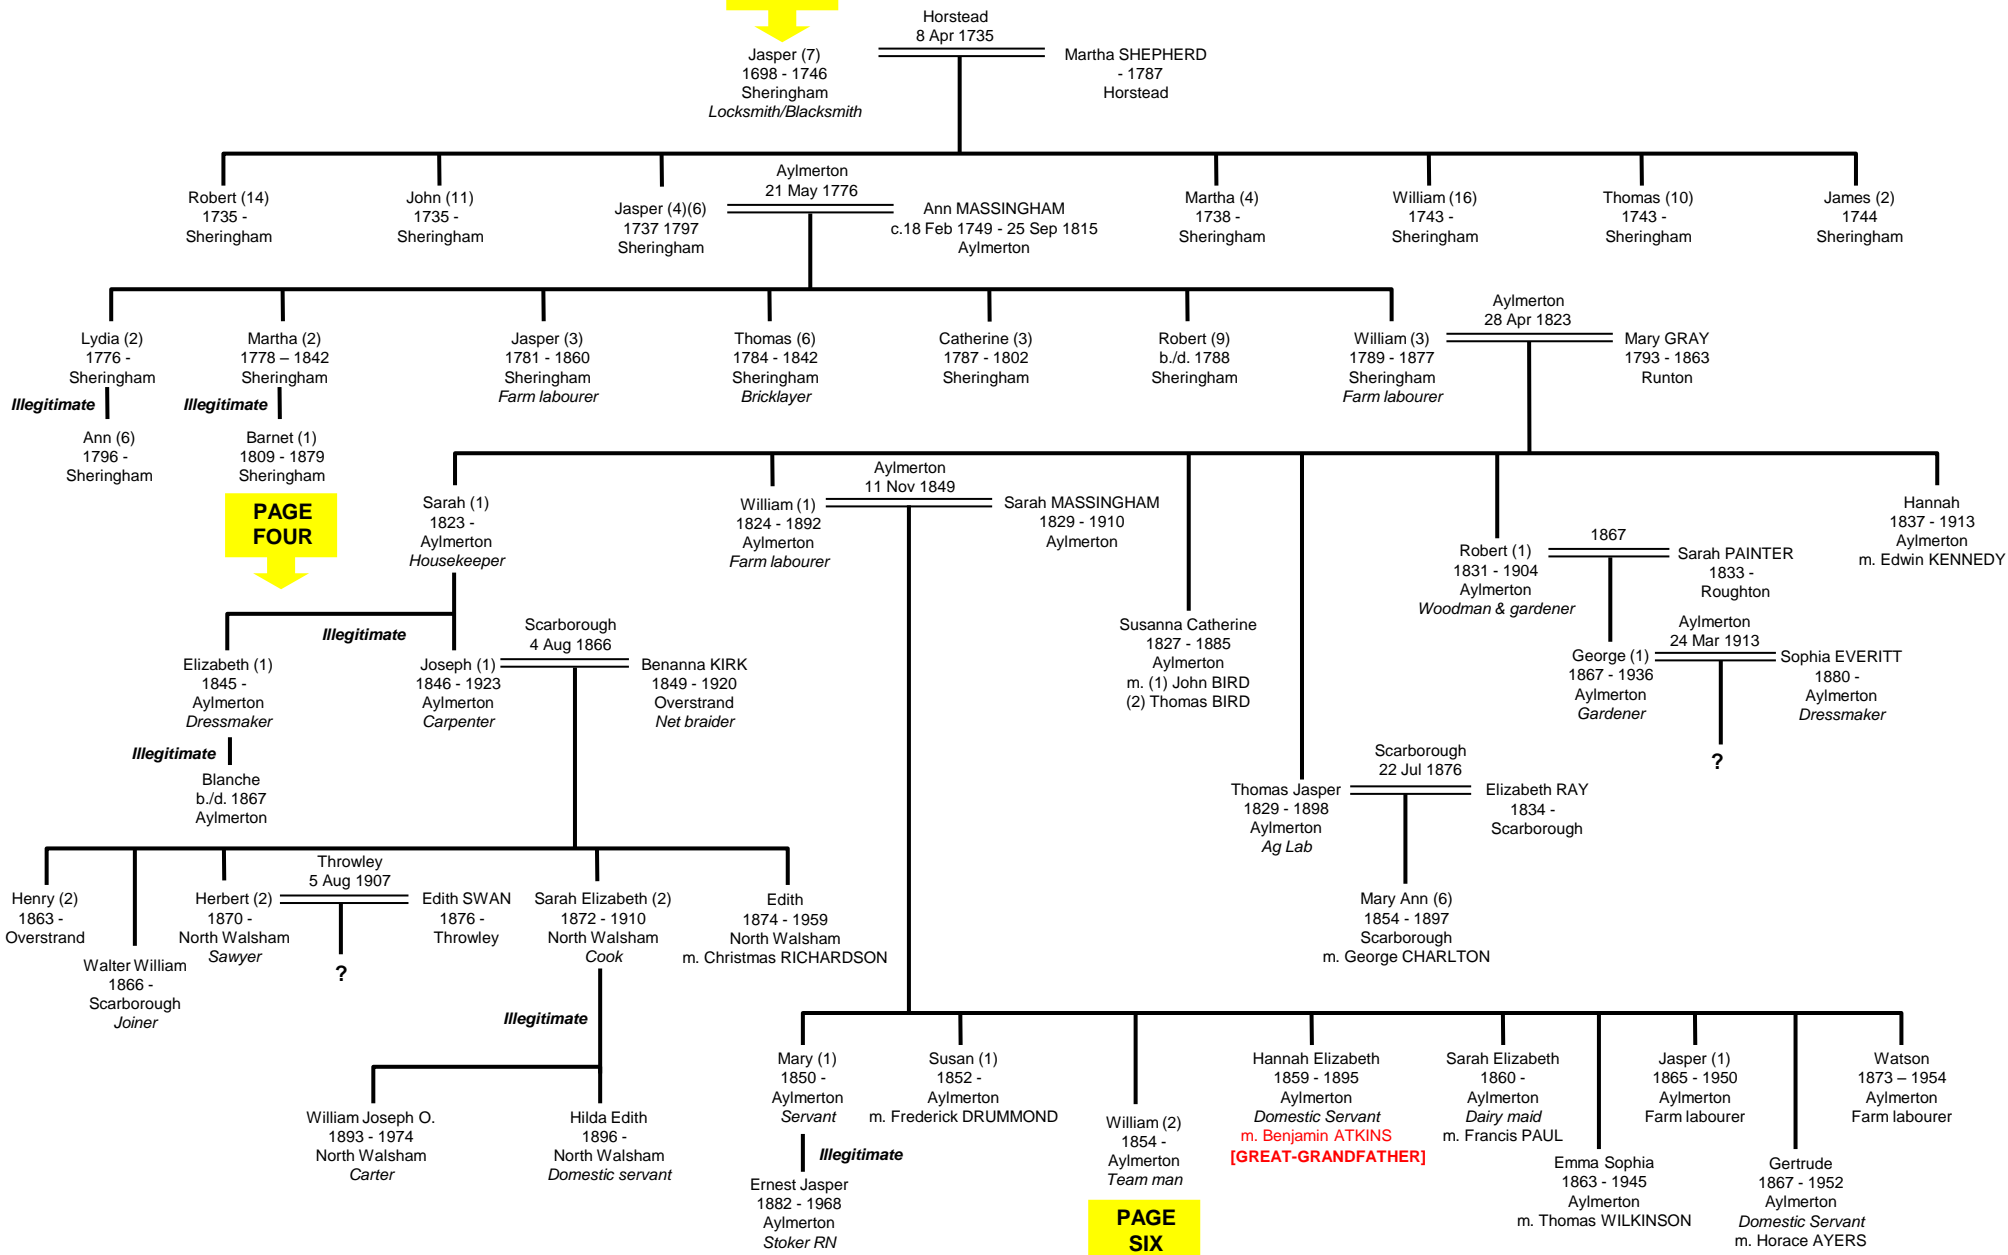

PAGE TWO

PAGE THREE

* Unconfirmed

PAGE TWO

Letheringsett
20 Apr 1829

Barnet (1)
1809 - 1879
Sheringham
Bricklayer

Lydia FOX
1812 - 1871
Aylmerton

PAGE FIVE

Haggerston
28 Oct 1855

Jasper Robert
1835 - 1870
Aylmerton
Bricklayer

Eleanor LUCKING
1839 - 1908
Hatfield Peverel

Overstrand
6 Nov 1885

Caroline SUMMERS
1849 - 1884
Aylmerton

no issue

John (1)
1847 - 1907
Aylmerton
Bricklayer

Overstrand
23 Oct 1868

Jemima KIRK
1849 - 1884
Aylmerton

St. Pancras
4 Sep 1892

Annie OWERS
1870 -
Hatfield Peverel

Whitechapel
22 Sep 1907

Archer
1863 - 1914
Clerkenwell
Porter

no issue

Mary HARRIS
1862 - 1914
Pimlico

Kate Owers
1893 -
Aldershot

William Robert
1894 -
Aldershot

Dorothy Alice
1905
Northrepps

Muriel Joy
1906 - 1991
Northrepps

Mina Vera
1909 - 1990
Northrepps
m. James HUNTER

King's LYNN
2 Sep 1872

Thomas (1)
1840 - 1890
Aylmerton
Bricklayer/musician