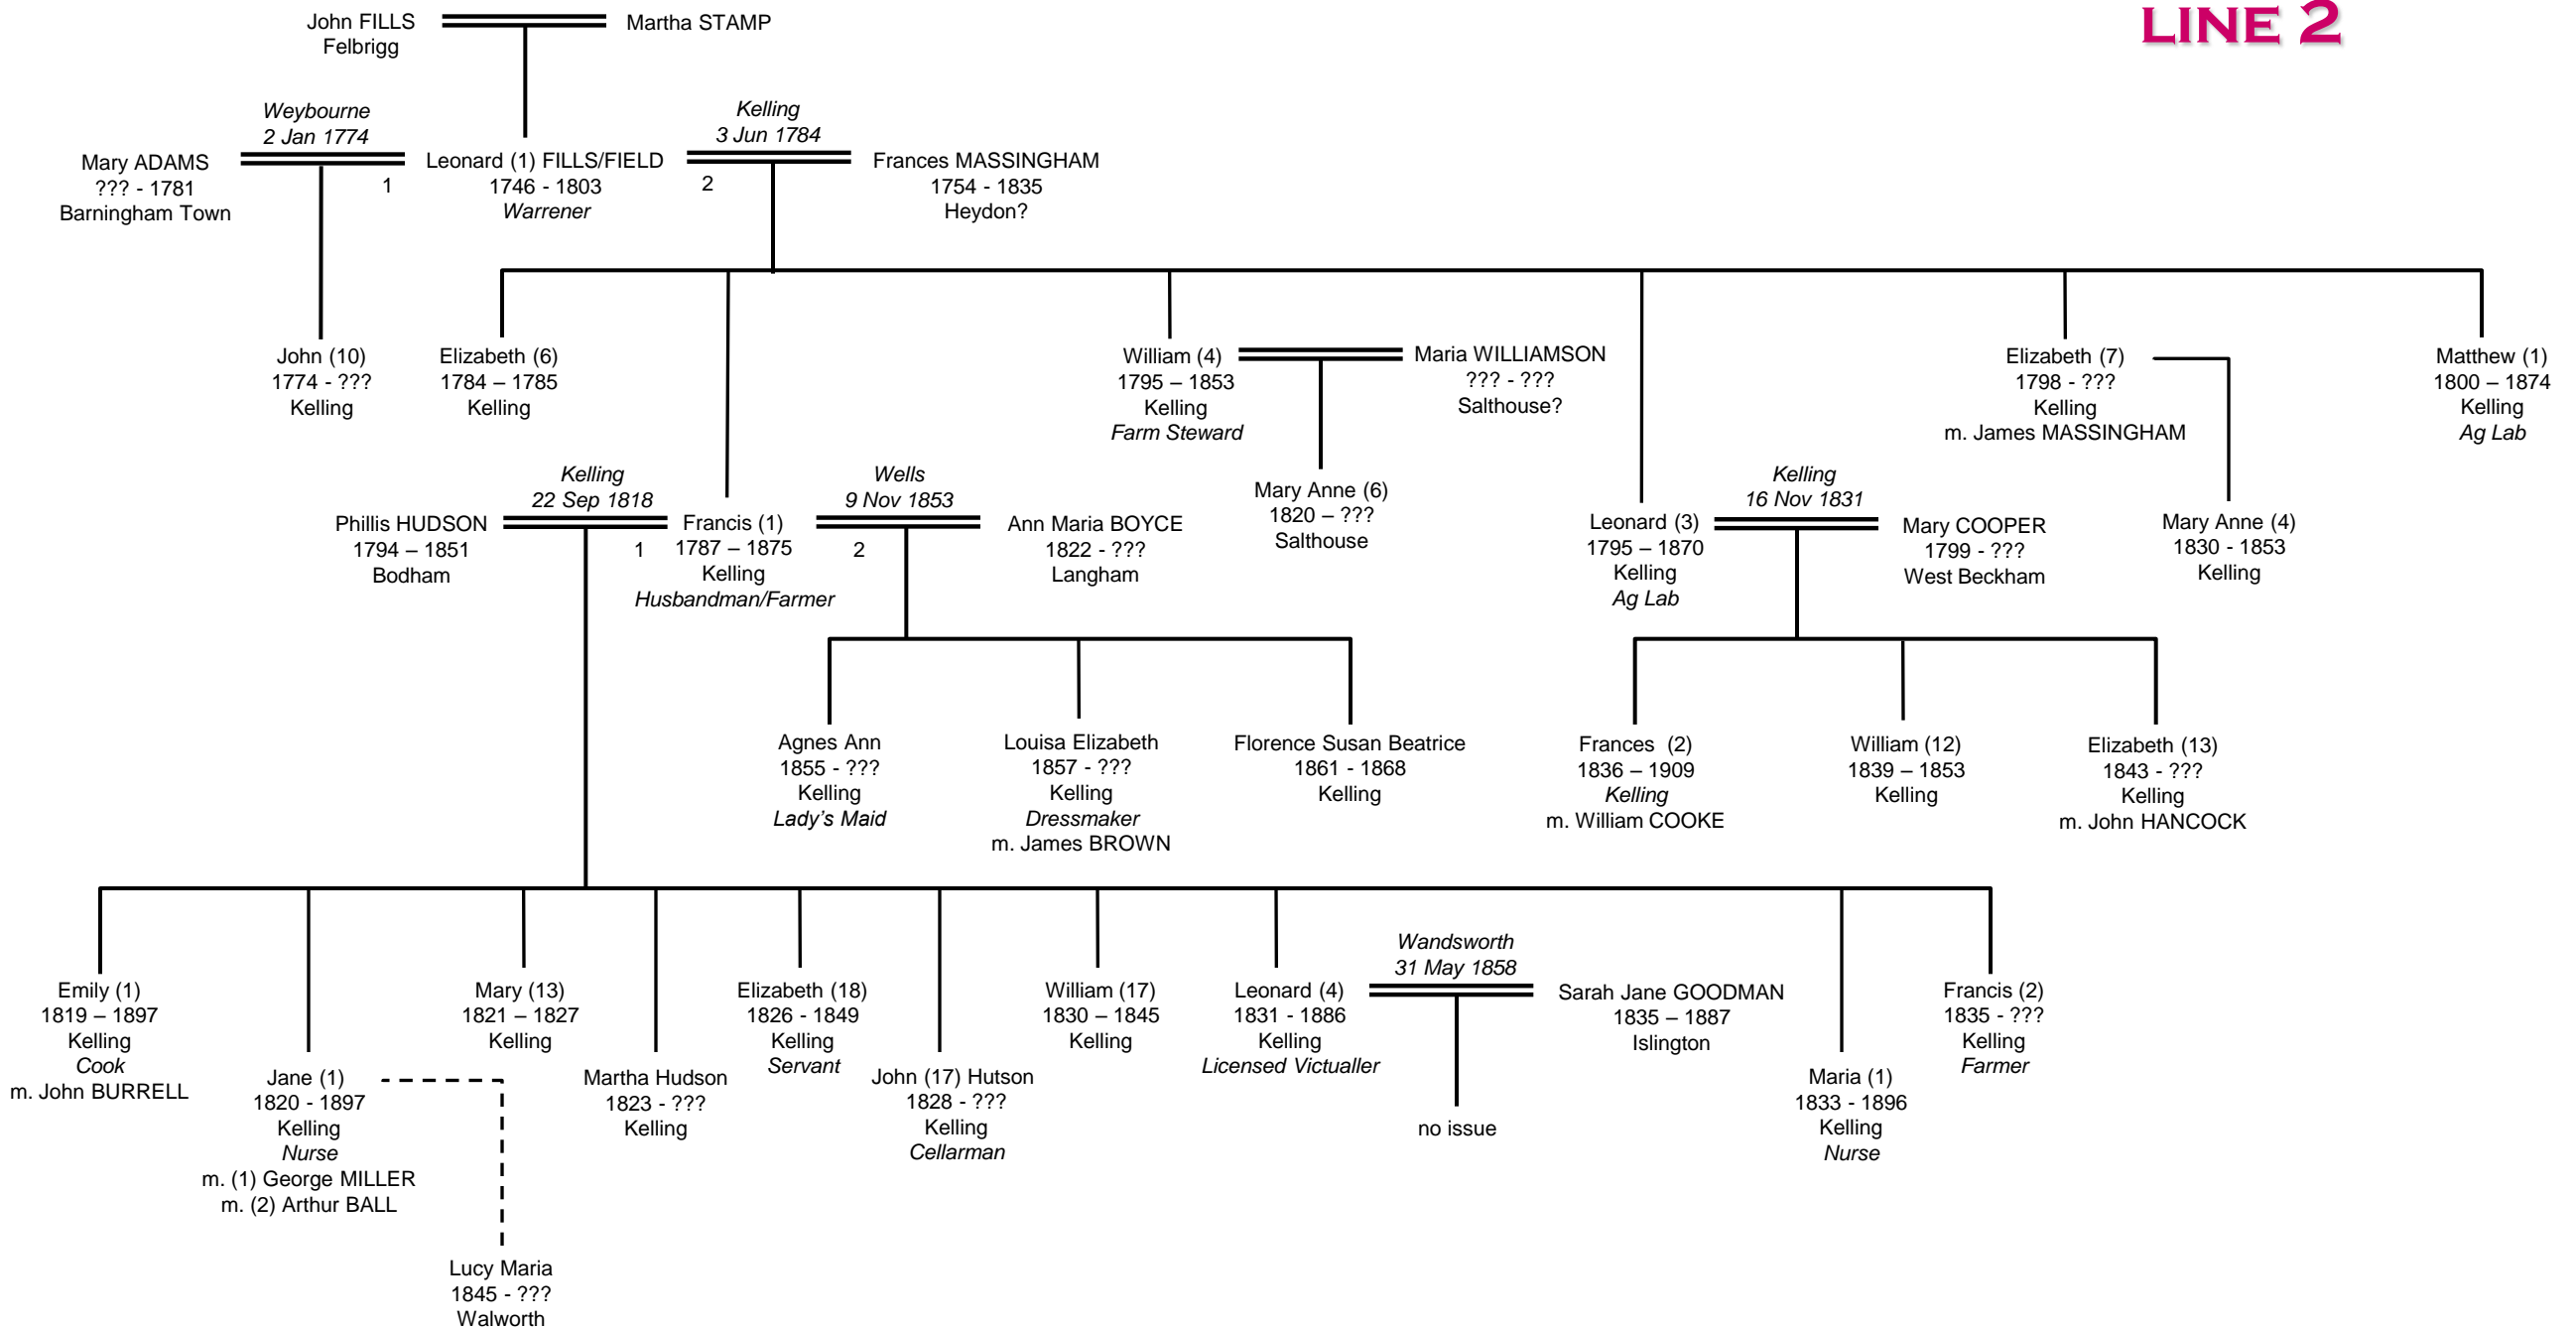

TWINS

Katie May 1876 - ??? Runton
m. Stanley SIMONS

Minnie May 1876 - ??? Runton

Herbert John 1879 - 1918 Runton

Mabel Dora 1881 - 1882 Runton

Page 1

Page 1

FIELD(S)

LINE 2

FIELD(S)

LINE 3

Page 6

Gresham
24 Jul 1844
James (8)
1821 - 1891
Gresham
Ag Lab
no issue
Susan(nah) GOTTS
1823 - 1910
East Beckham

Page 6

Gresham
22 Mar 1847
William (2)
1818 - 1850
Gresham?
Fisherman
1
Martha WILLIAMSON
1818- ???
West Beckham
Servant
2
2
Edmund WEST
1822 - ???
Sheringham
Fisherman
1
Elizabeth COOPER
1811? - ???
Sheringham