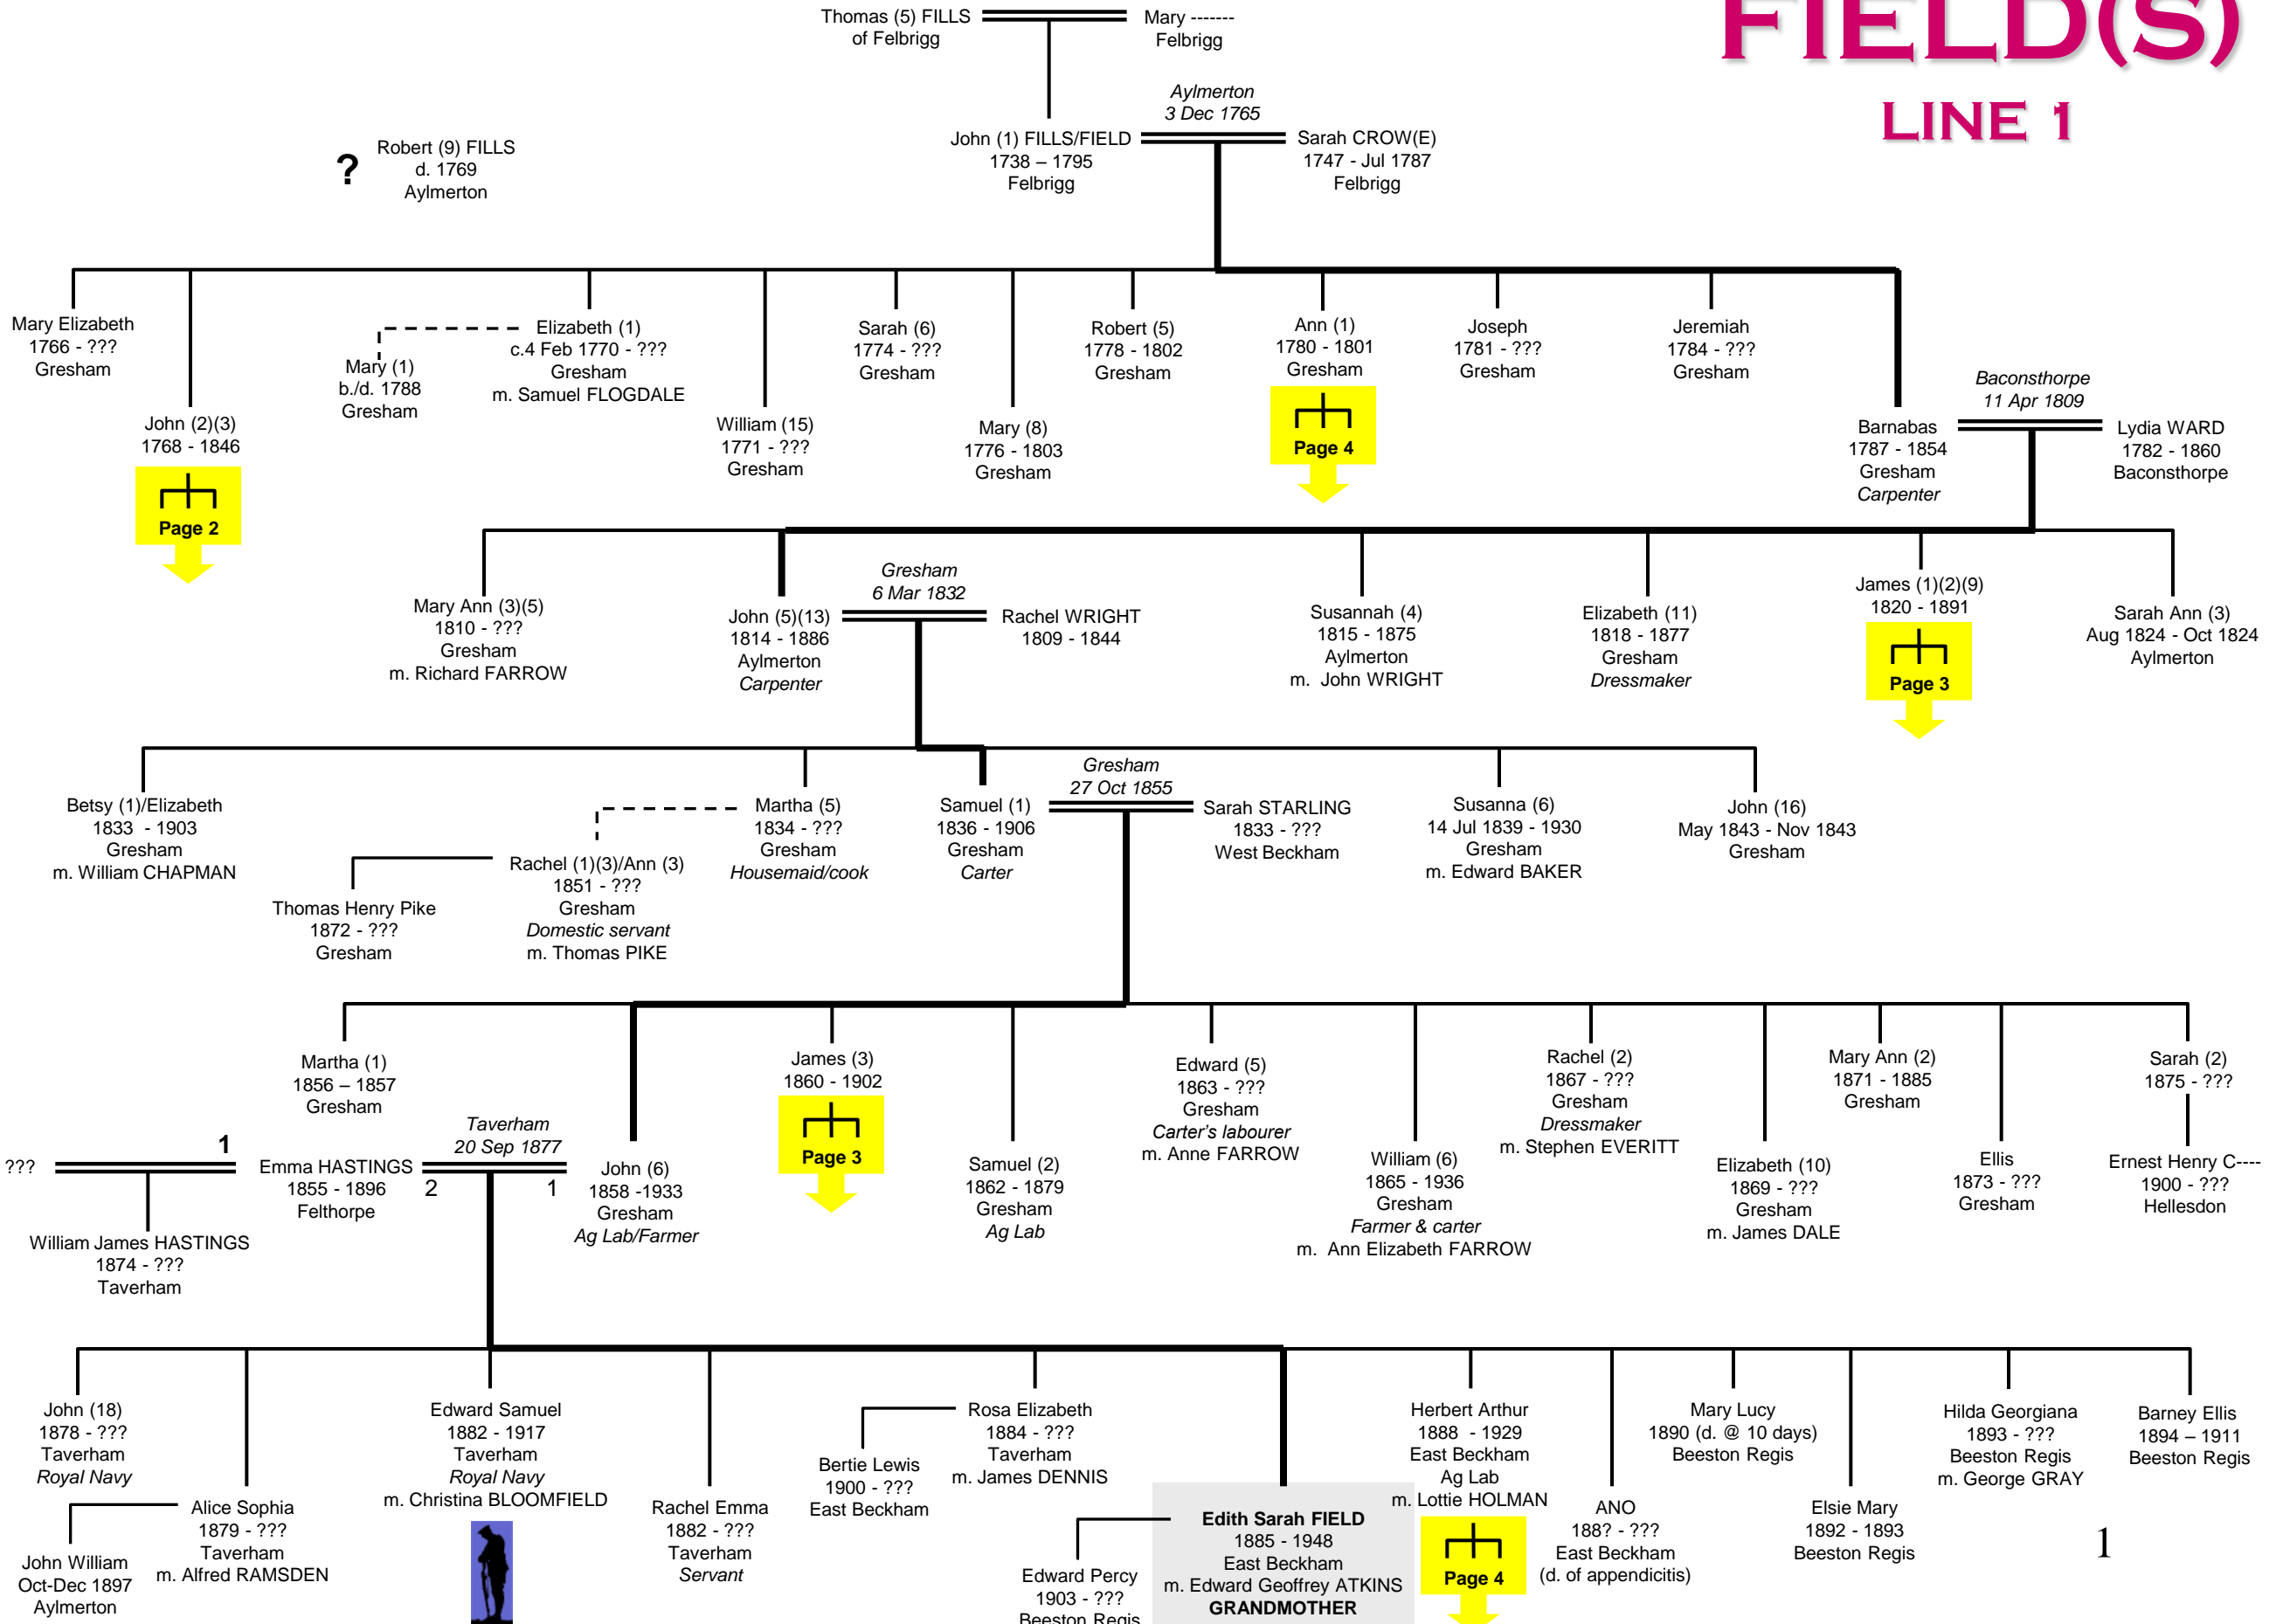

FIELD(S) LINE 1

John (2)(3) FILLS/FIELD 1768 - 1846 Gresham Carpenter
15 May 1798
Susanna NEWSTEAD 1773 - 1850 Cromer

Susanna (3)(5) 1799 - ??? Gresham
m. Robert HEWITT

Sarah Ann (1) 1801 - 1854 Gresham
Lighthouse Keeper

John (4) 1803 - 1820 Gresham

William (10) 1806 - 1837 Gresham

Mary Ann (1) 1807 - 1881 Gresham
Lighthouse Keeper

Ellis Newstead (1) 1810 - 1885 Gresham
Lighthouse Keeper

Overstrand 4 Nov 1837

Mary BARBER (nee EASTER) 1803 - 1882 Great Yarmouth

Elizabeth (3) 1813 - 1892 Gresham
Lady's Maid

Nathaniel Newstead 1816 - 1893 Gresham
Shoemaker, farmer, coal merchant, ship-owner

Aylsham? 1839

Elizabeth BRADFORD (?) 1817-1897 Calthorpe

Mary Easter 1840 - ??? Overstrand
m. Walter George PIGOTT