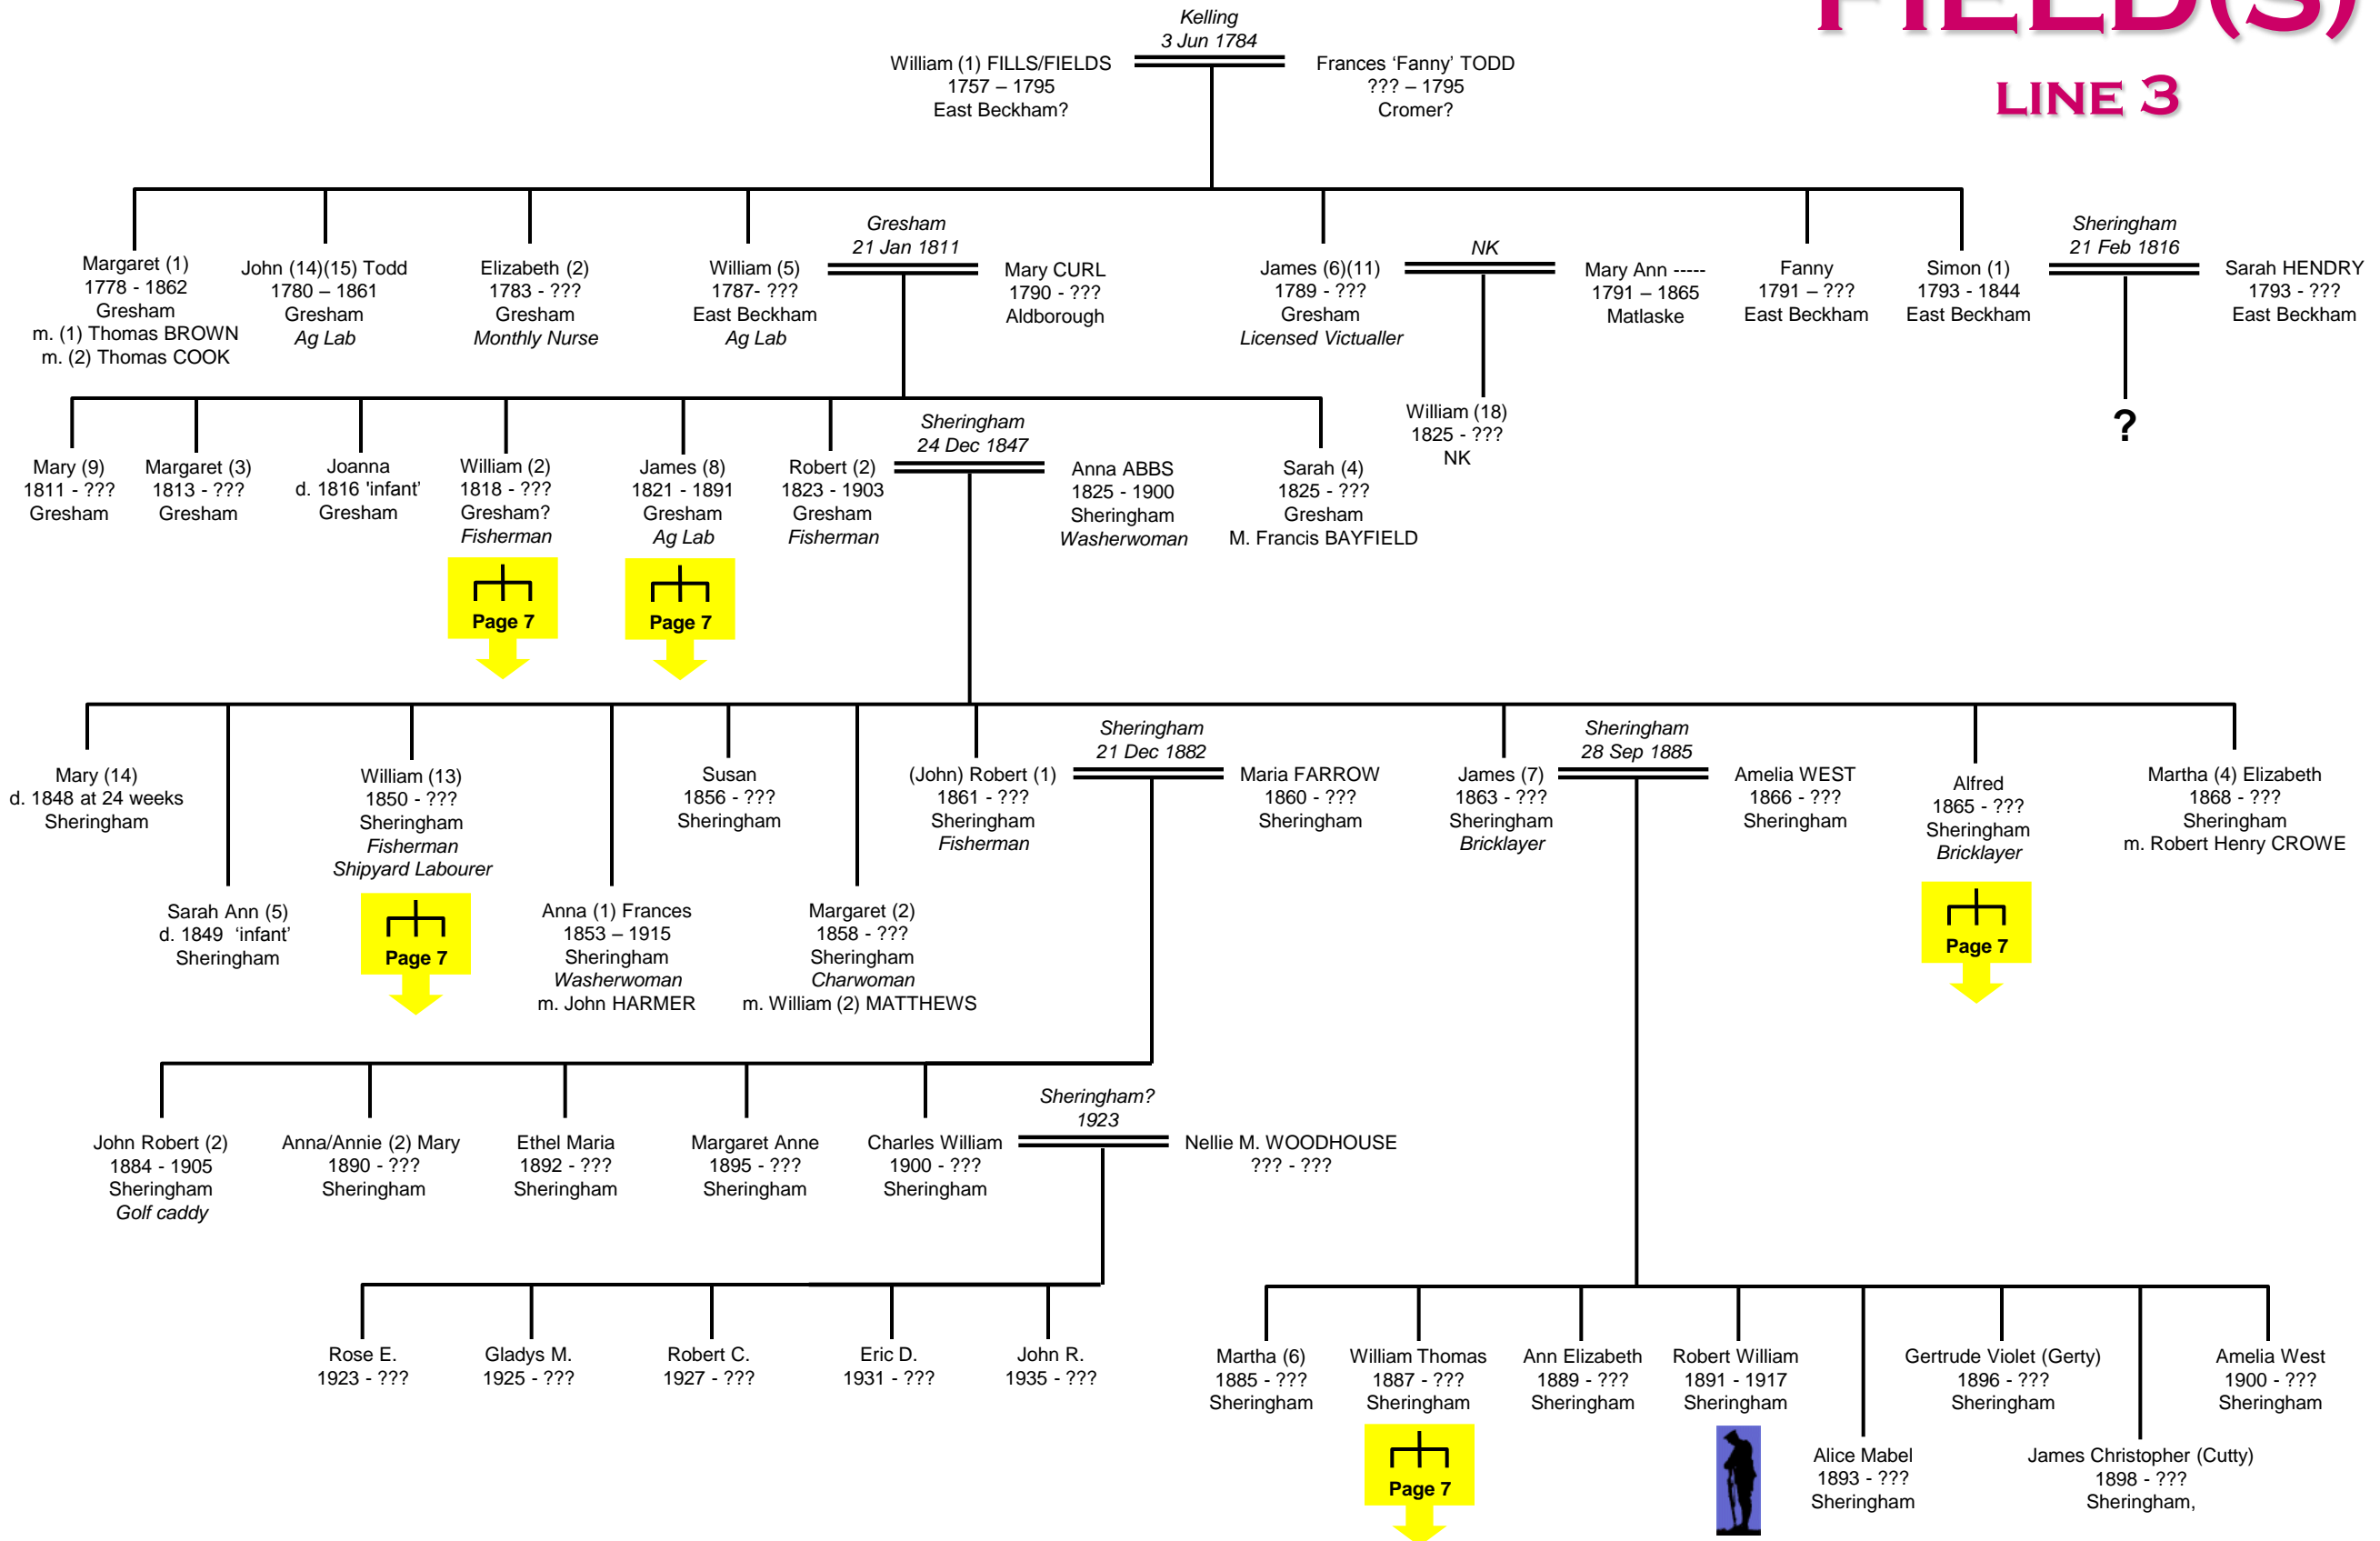

TWINS

Katie May 1876 - ??? Runton
m. Stanley SIMONS

Minnie May 1876 - ??? Runton

Herbert John 1879 - 1918 Runton

Mabel Dora 1881 - 1882 Runton

Page 1

Page 1

FIELD(S)

LINE 2

FIELD(S)

LINE 3

Page 6

Gresham
24 Jul 1844
James (8)
1821 - 1891
Gresham
Ag Lab
no issue
Susan(nah) GOTTS
1823 - 1910
East Beckham

Page 6

Gresham
22 Mar 1847
William (2)
1818 - 1850
Gresham?
Fisherman
1
Martha WILLIAMSON
1818- ???
West Beckham
Servant
2
2
Edmund WEST
1822 - ???
Sheringham
Fisherman
1
Elizabeth COOPER
1811? - ???
Sheringham