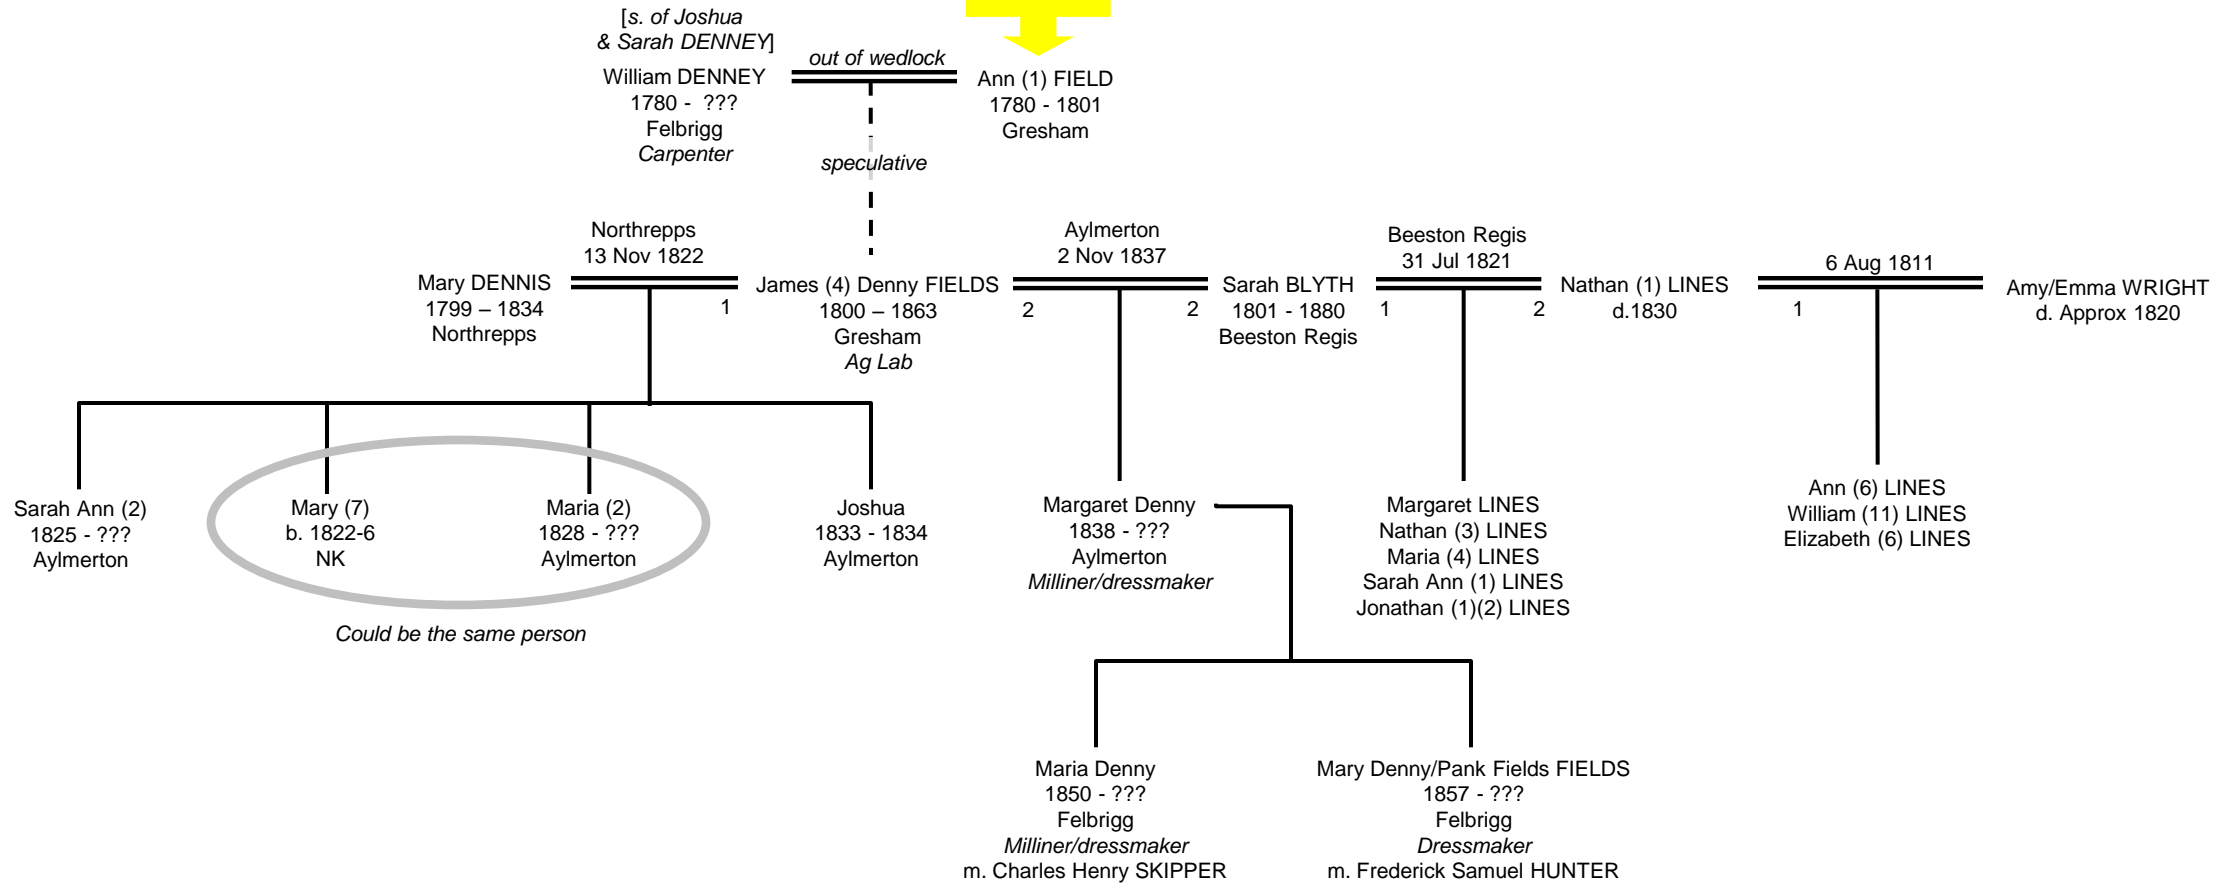

TWINS

Katie May 1876 - ??? Runton
m. Stanley SIMONS

Minnie May 1876 - ??? Runton

Herbert John 1879 - 1918 Runton

Mabel Dora 1881 - 1882 Runton

Page 1

Page 1

FIELD(S)

LINE 2

FIELD(S)

LINE 3

Page 6

Gresham
24 Jul 1844
James (8)
1821 - 1891
Gresham
Ag Lab
no issue
Susan(nah) GOTTS
1823 - 1910
East Beckham

Page 6

Gresham
22 Mar 1847
William (2)
1818 - 1850
Gresham?
Fisherman
1
Martha WILLIAMSON
1818- ???
West Beckham
Servant
2
2
Edmund WEST
1822 - ???
Sheringham
Fisherman
1
Elizabeth COOPER
1811? - ???
Sheringham