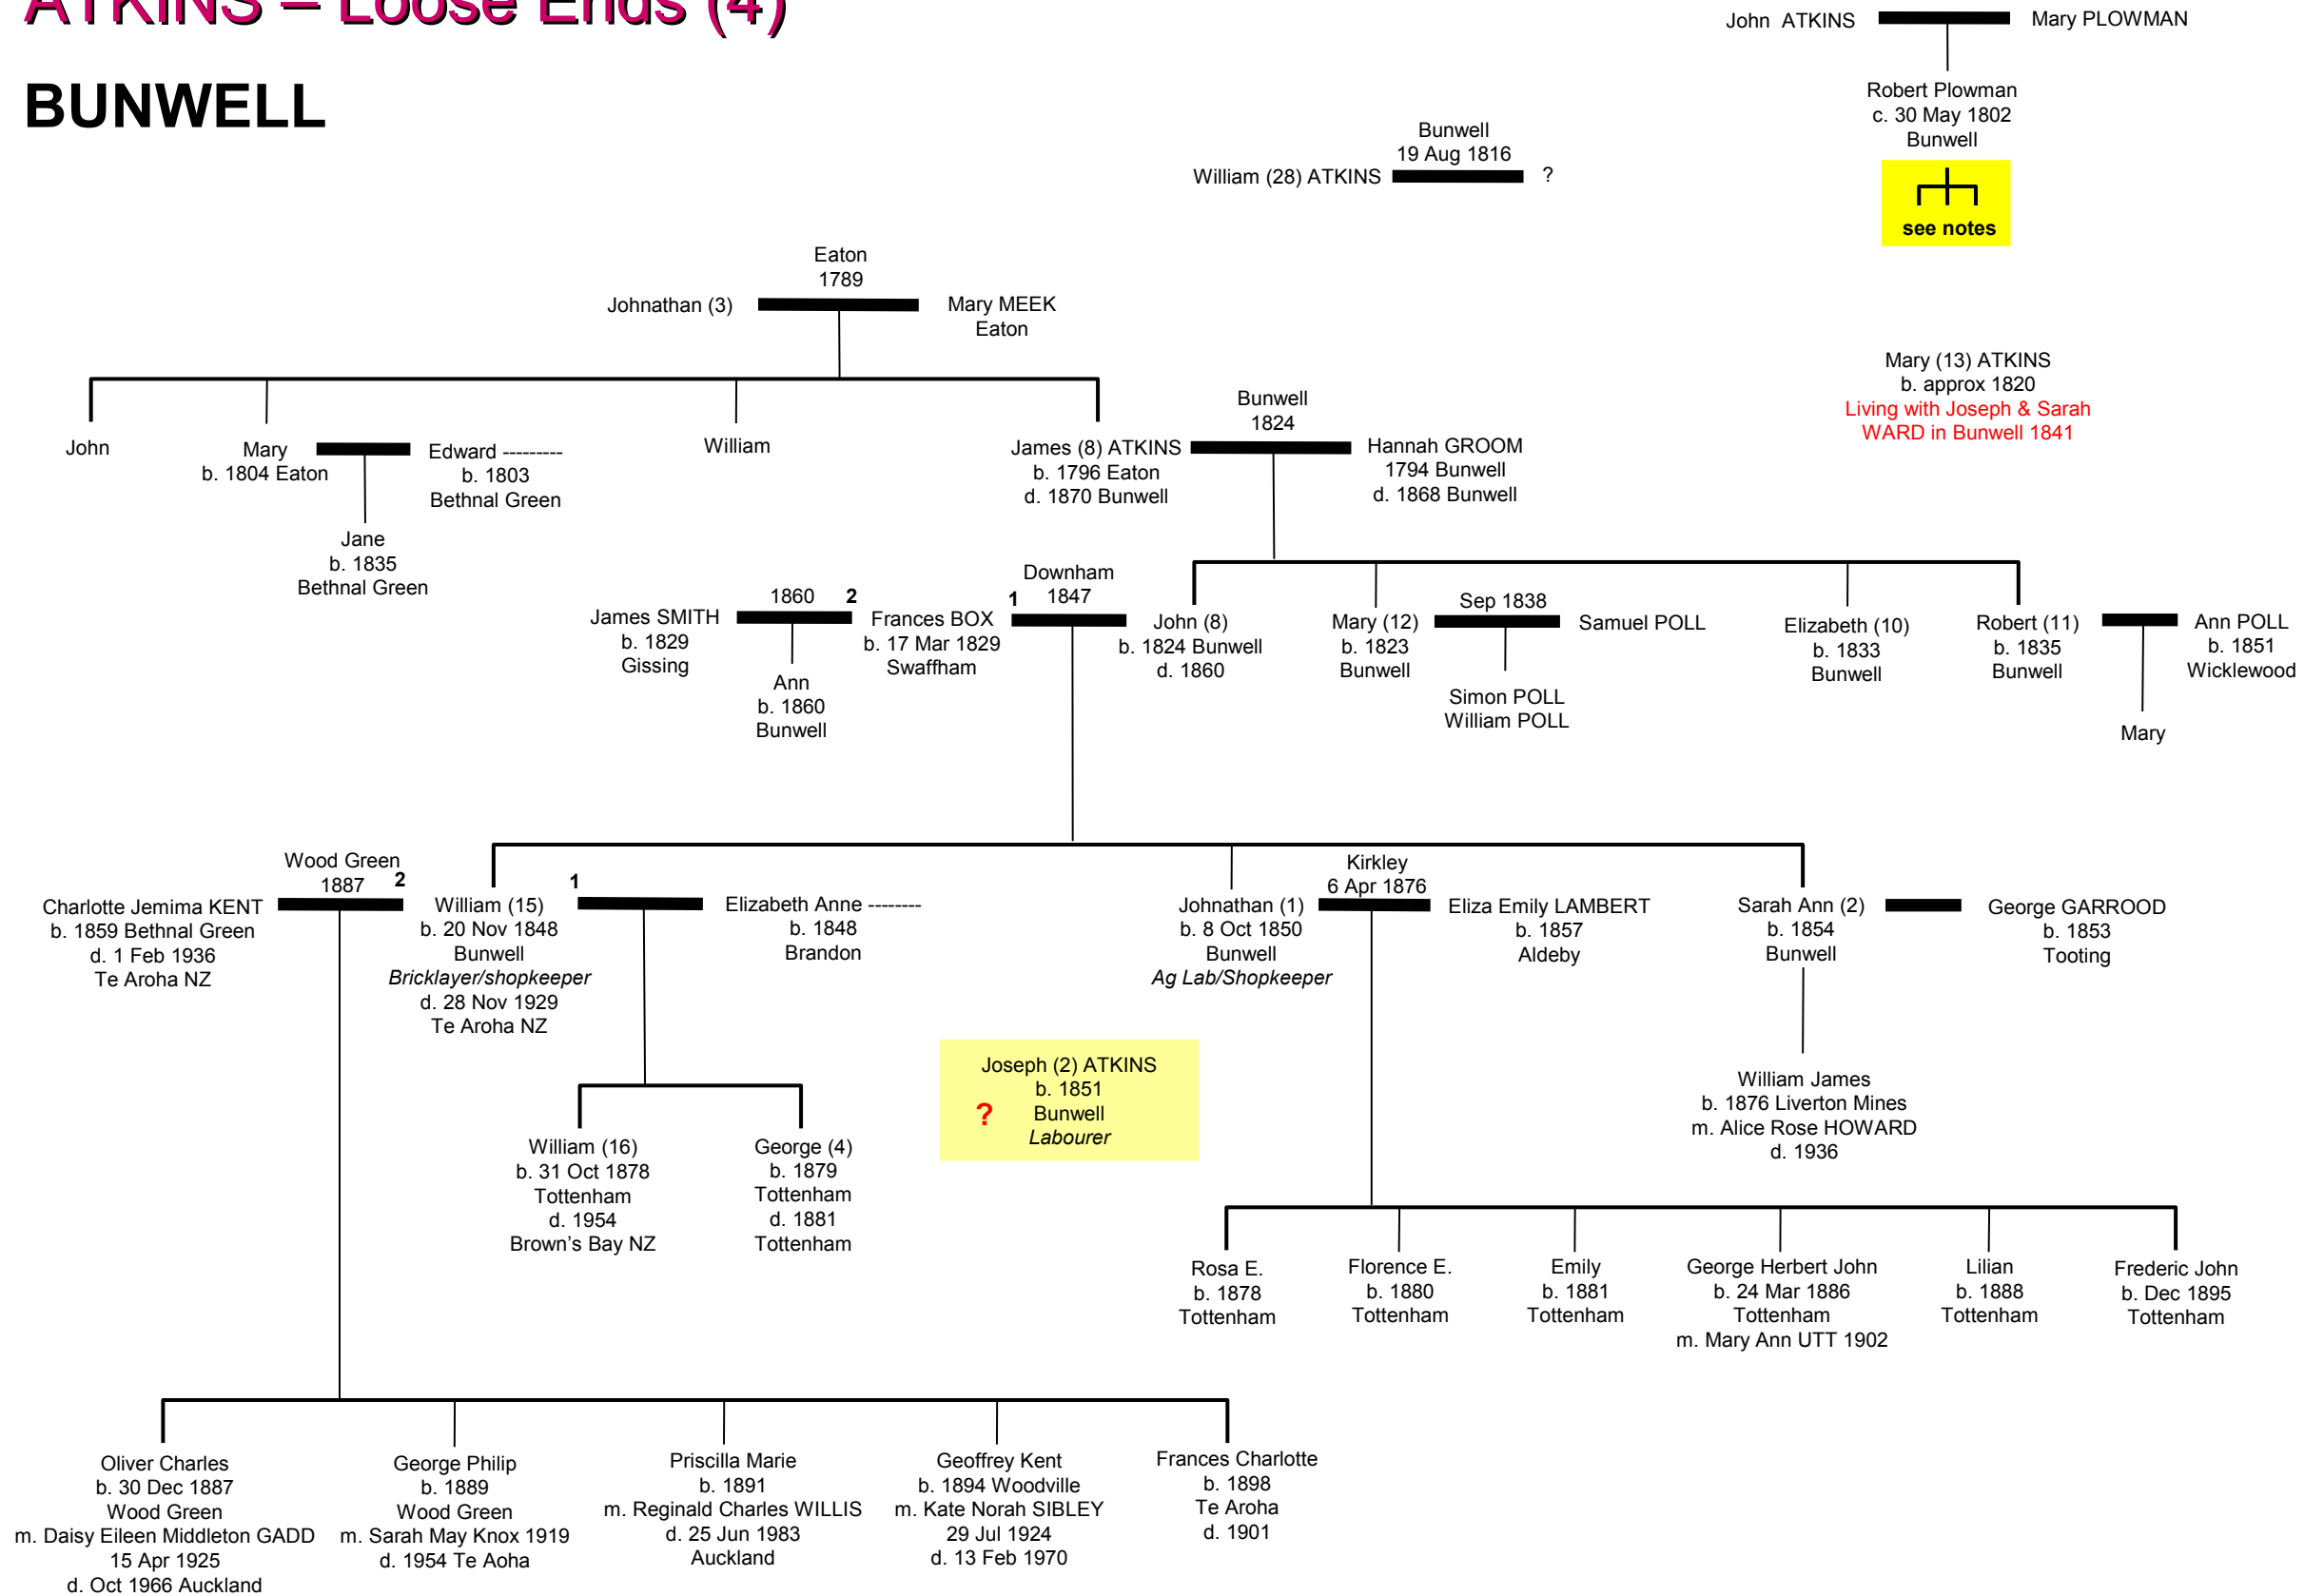

ATKINS – Loose Ends (4)

BUNWELL