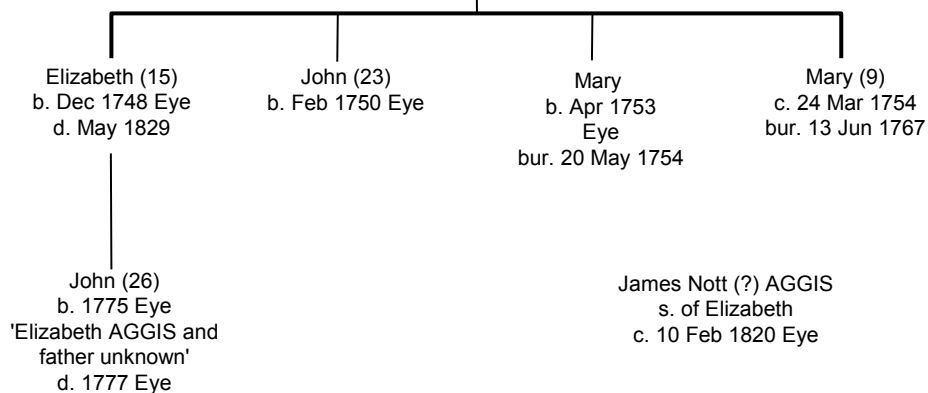

Ann (7)  
b. 1710 Eye

Amy wife of John ATKINS  
d. 1799 Eye

Elizabeth POTKIN (wid.)  
bur. 10 Sep 1764  
Eye

Thomas POTKIN  
bur. 1 July 1764  
Eye

John (29) AGGIS  
of Hoxne

1725 Eye

Alice COOK

**?**

John (24) AGGIS

Eye  
28 Oct 1747

Elizabeth MORTIMER  
bur. 17 Dec 1792

Wife of John (11)?  
Sarah ATKINS  
bur. 26 Apr 1805  
Eye

Maybe John (42) – his sister  
Diana was baptised the  
same day

John ATKINS  
bur. 13 Oct 1805 Eye

**?**

Sarah (5) ATKINS

illegitimate

William (29) ATKINS  
b. 1820 Eye