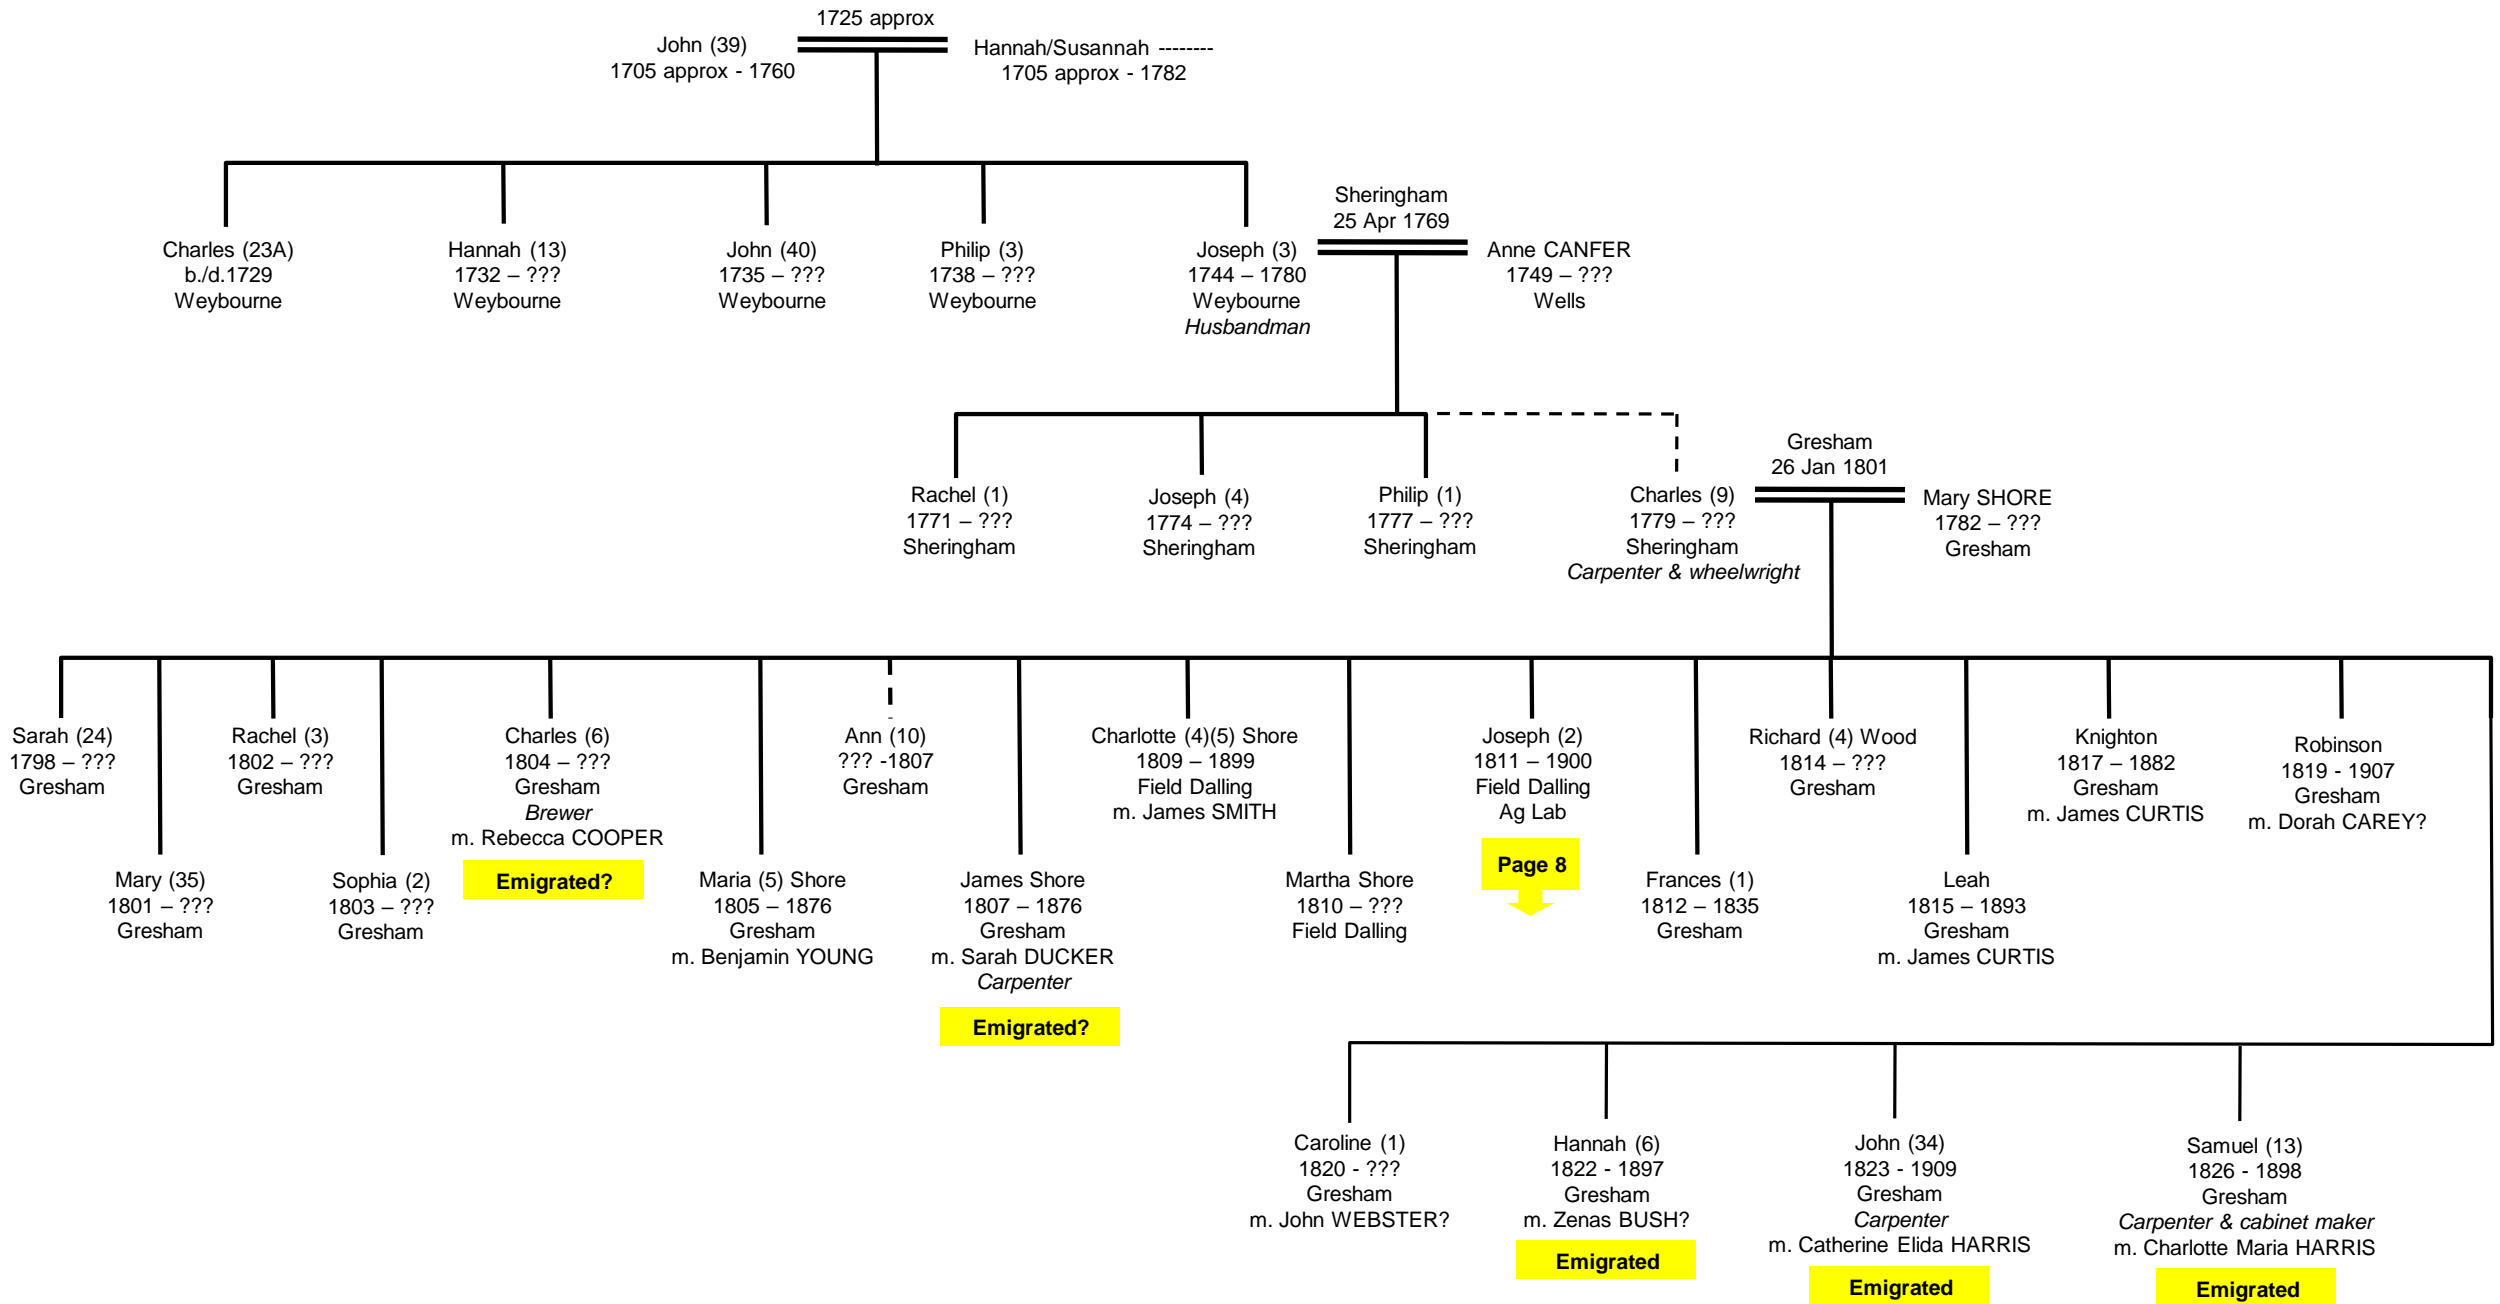

Nora Mary K.
1901 - ???
Springfield
m. Robert TWITCHETT

Walter John B.
1910 - ???
Boreham

Barbara
1911 - ???
Boreham

Charles R.
1912 - ???

Lettice F.
1915 - ???

Violet A.
1911 - ???
St. Pancras

Boreham?
1919

Joan
1919 - ???
Boreham

William Thomas (3)
1921 - ???
Boreham

Page 1

William Thomas (2)
1848 - 1876/7
Runton
Labourer/Hawker

NK
1873

Eliza MANN
1852 - ???
Croxtan

Edith (1) Mary
1871 - ???
Fulmodestone
m. Thomas HOWELL

Page 1

James Cooper
1862 - ???
Runton
Gardener

West Runton
23 August 1888

Louisa RICKETTS
1866 - ???
Shoreditch

James Edward
1889 - ???
East Runton
Footman

Louisa (2)
1891 - ???
Northrepps
Housemaid

Richard (5) Clarence
1893 - ???
Northrepps
Footman

Kathleen Dorothy
1895 - ???
Northrepps
Laundry maid

Rachel Emily
1898 - ???
Northrepps

John LYNES of Weybourne

Charles LYNES of Sheringham

John LINES of Aylmerton

Charles LINES of Cromer