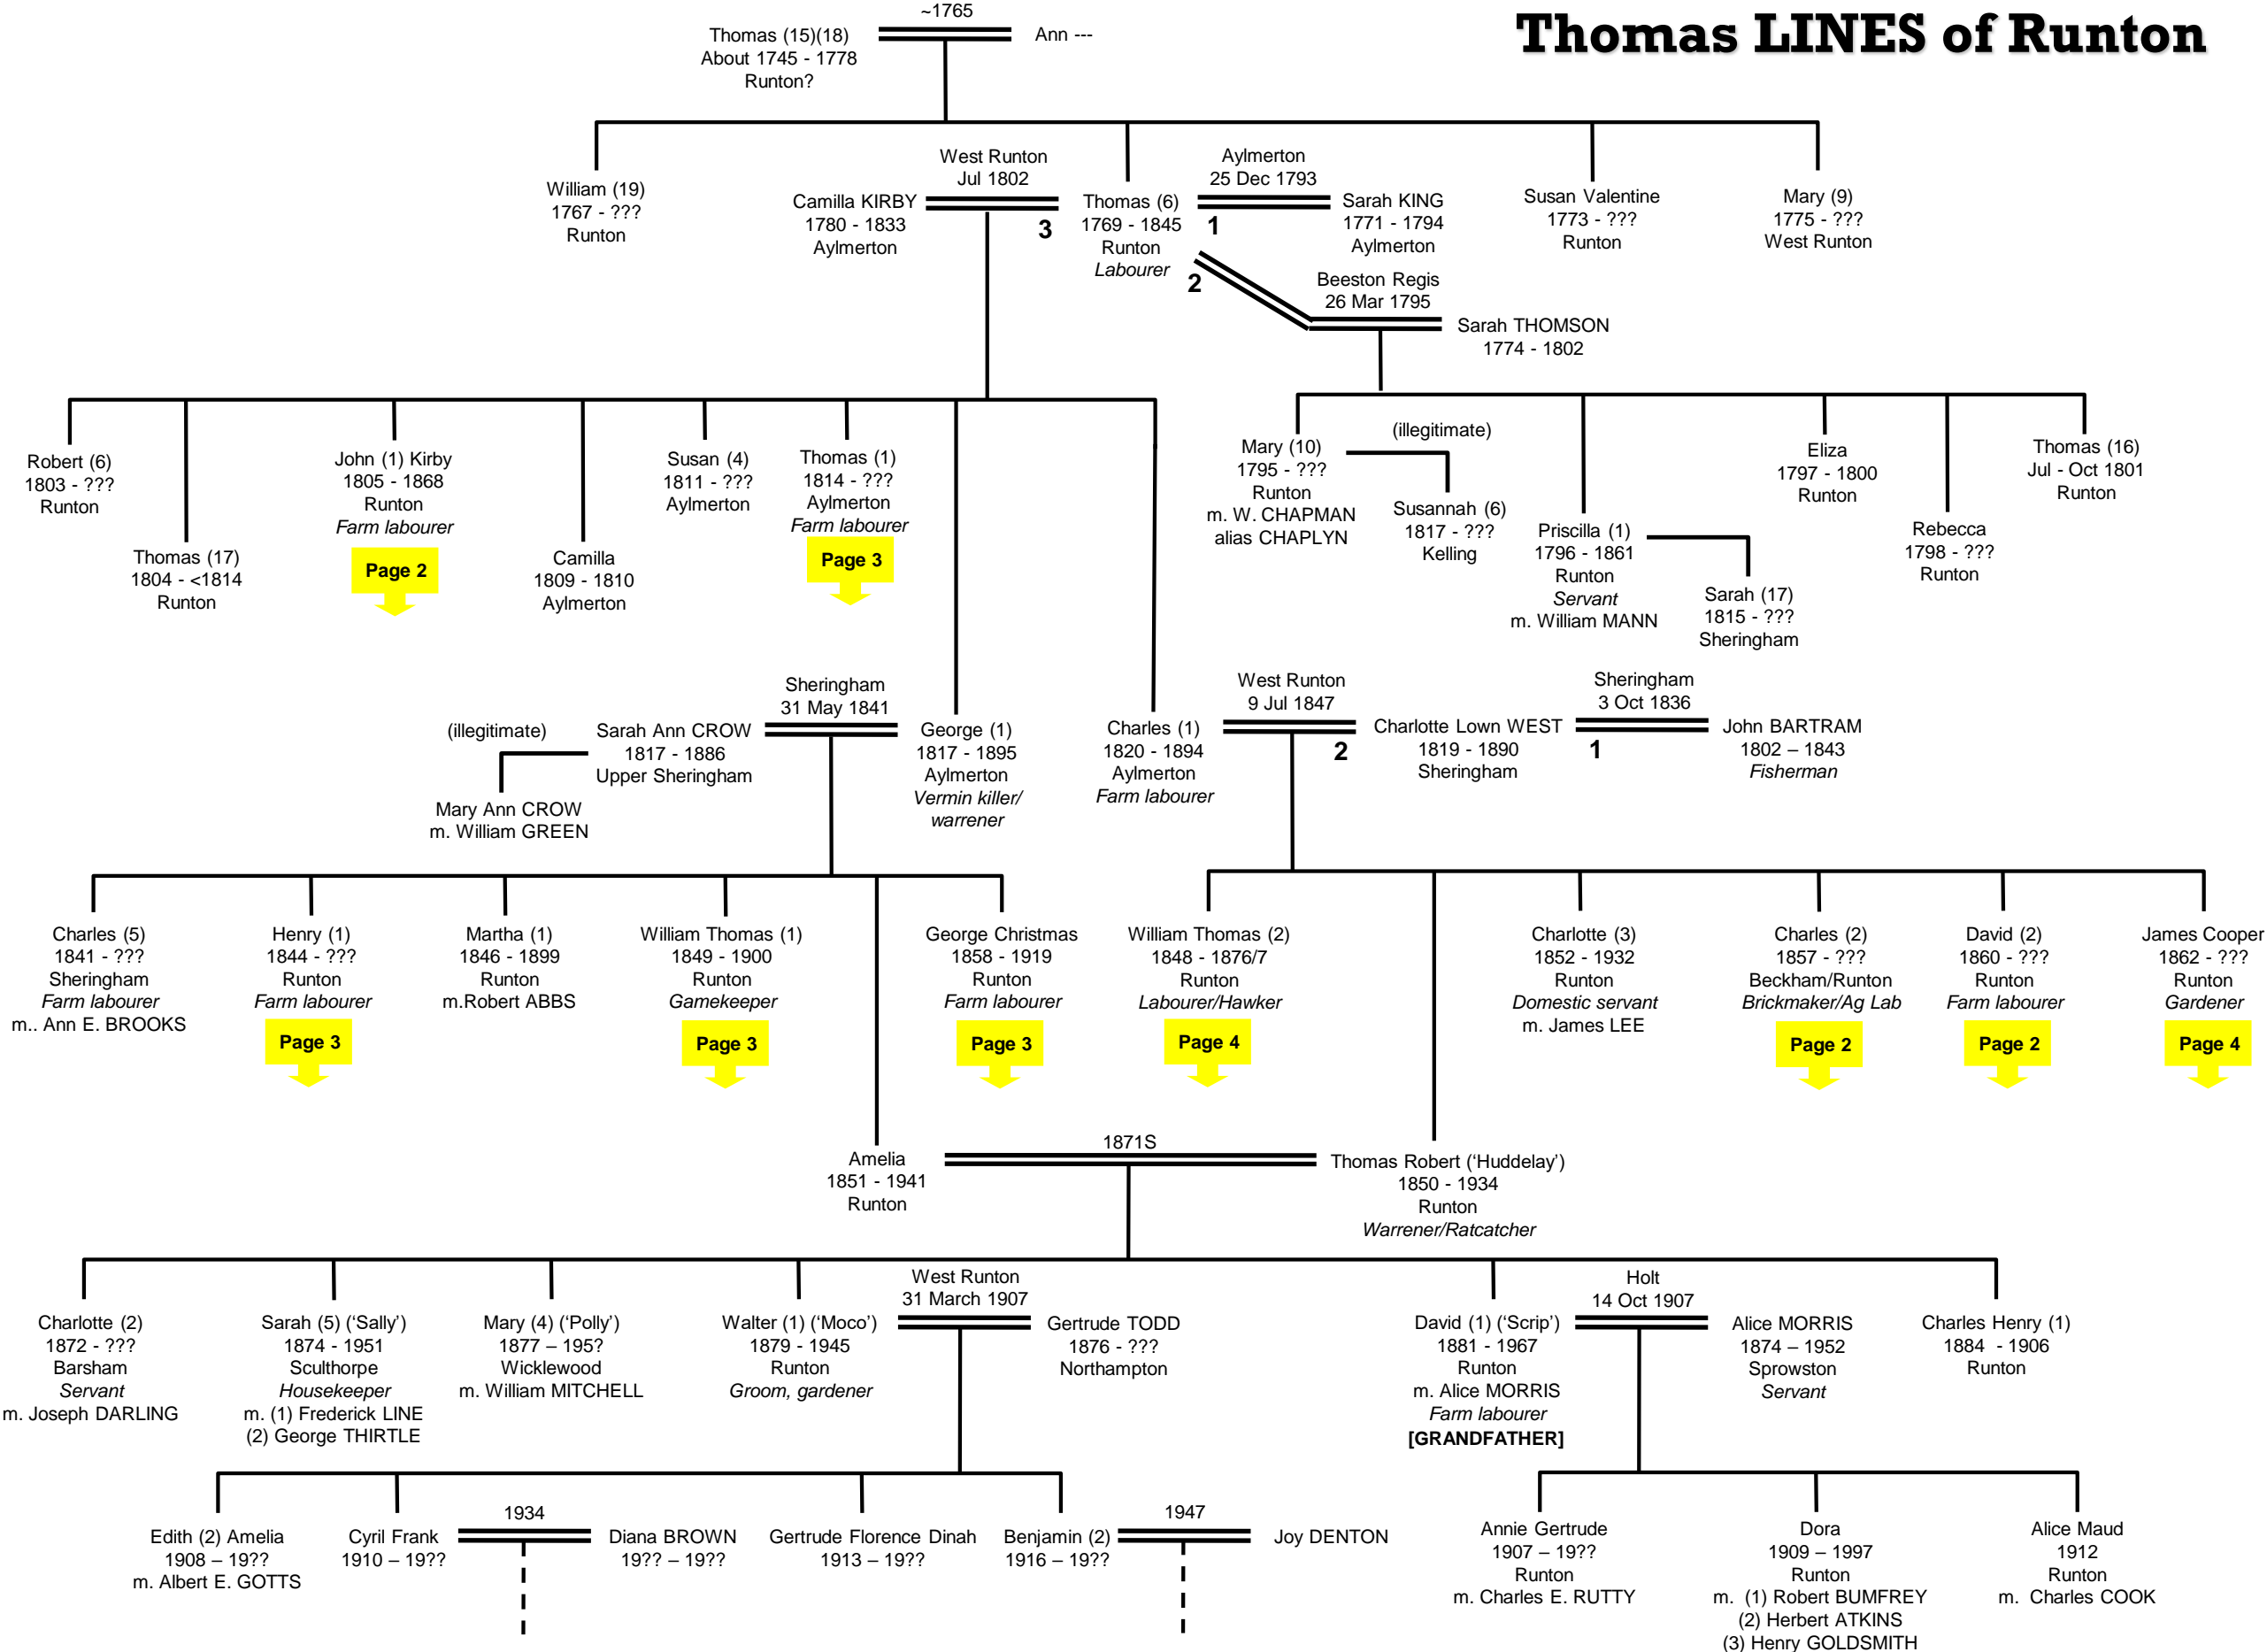

Thomas LINES of Runton

John (1) Kirby LINES
1805 - 1868
Runton
Ag Lab

Gresham
28 Oct 1832

Mary A. HARDINGHAM
1813 - 1854
Gresham

Page 1

William Thomas (1)
1849 - 1900
Runton
Gamekeeper

Shropham
10 Apr 1872

Mary Ann ALLEN
1852 - 1933
Shropham

George William
1873 - ???
Runton
Page (hotel)

John Henry (3)
1875 - ???
Boreham
Furniture dealer

NK
1898

Ada Hannah CLARKE
1871 - ???
Boreham

Charles Robert (3)
1876 - ???
Boreham
Waiter

Walter (4)
1879 - ???
Boreham
Gamekeeper

Nora Mary K.
1901 - ???
Springfield
m. Robert TWITCHETT

Walter John B.
1910 - ???
Boreham

Barbara
1911 - ???
Boreham

Charles R.
1912 - ???

Lettice F.
1915 - ???

Violet A.
1911 - ???
St. Pancras

Boreham?
1919

Joan
1919 - ???
Boreham

William Thomas (3)
1921 - ???
Boreham

Page 1

William Thomas (2)
1848 - 1876/7
Runton
Labourer/Hawker

NK
1873

Eliza MANN
1852 - ???
Croxtan

Edith (1) Mary
1871 - ???
Fulmodestone
m. Thomas HOWELL