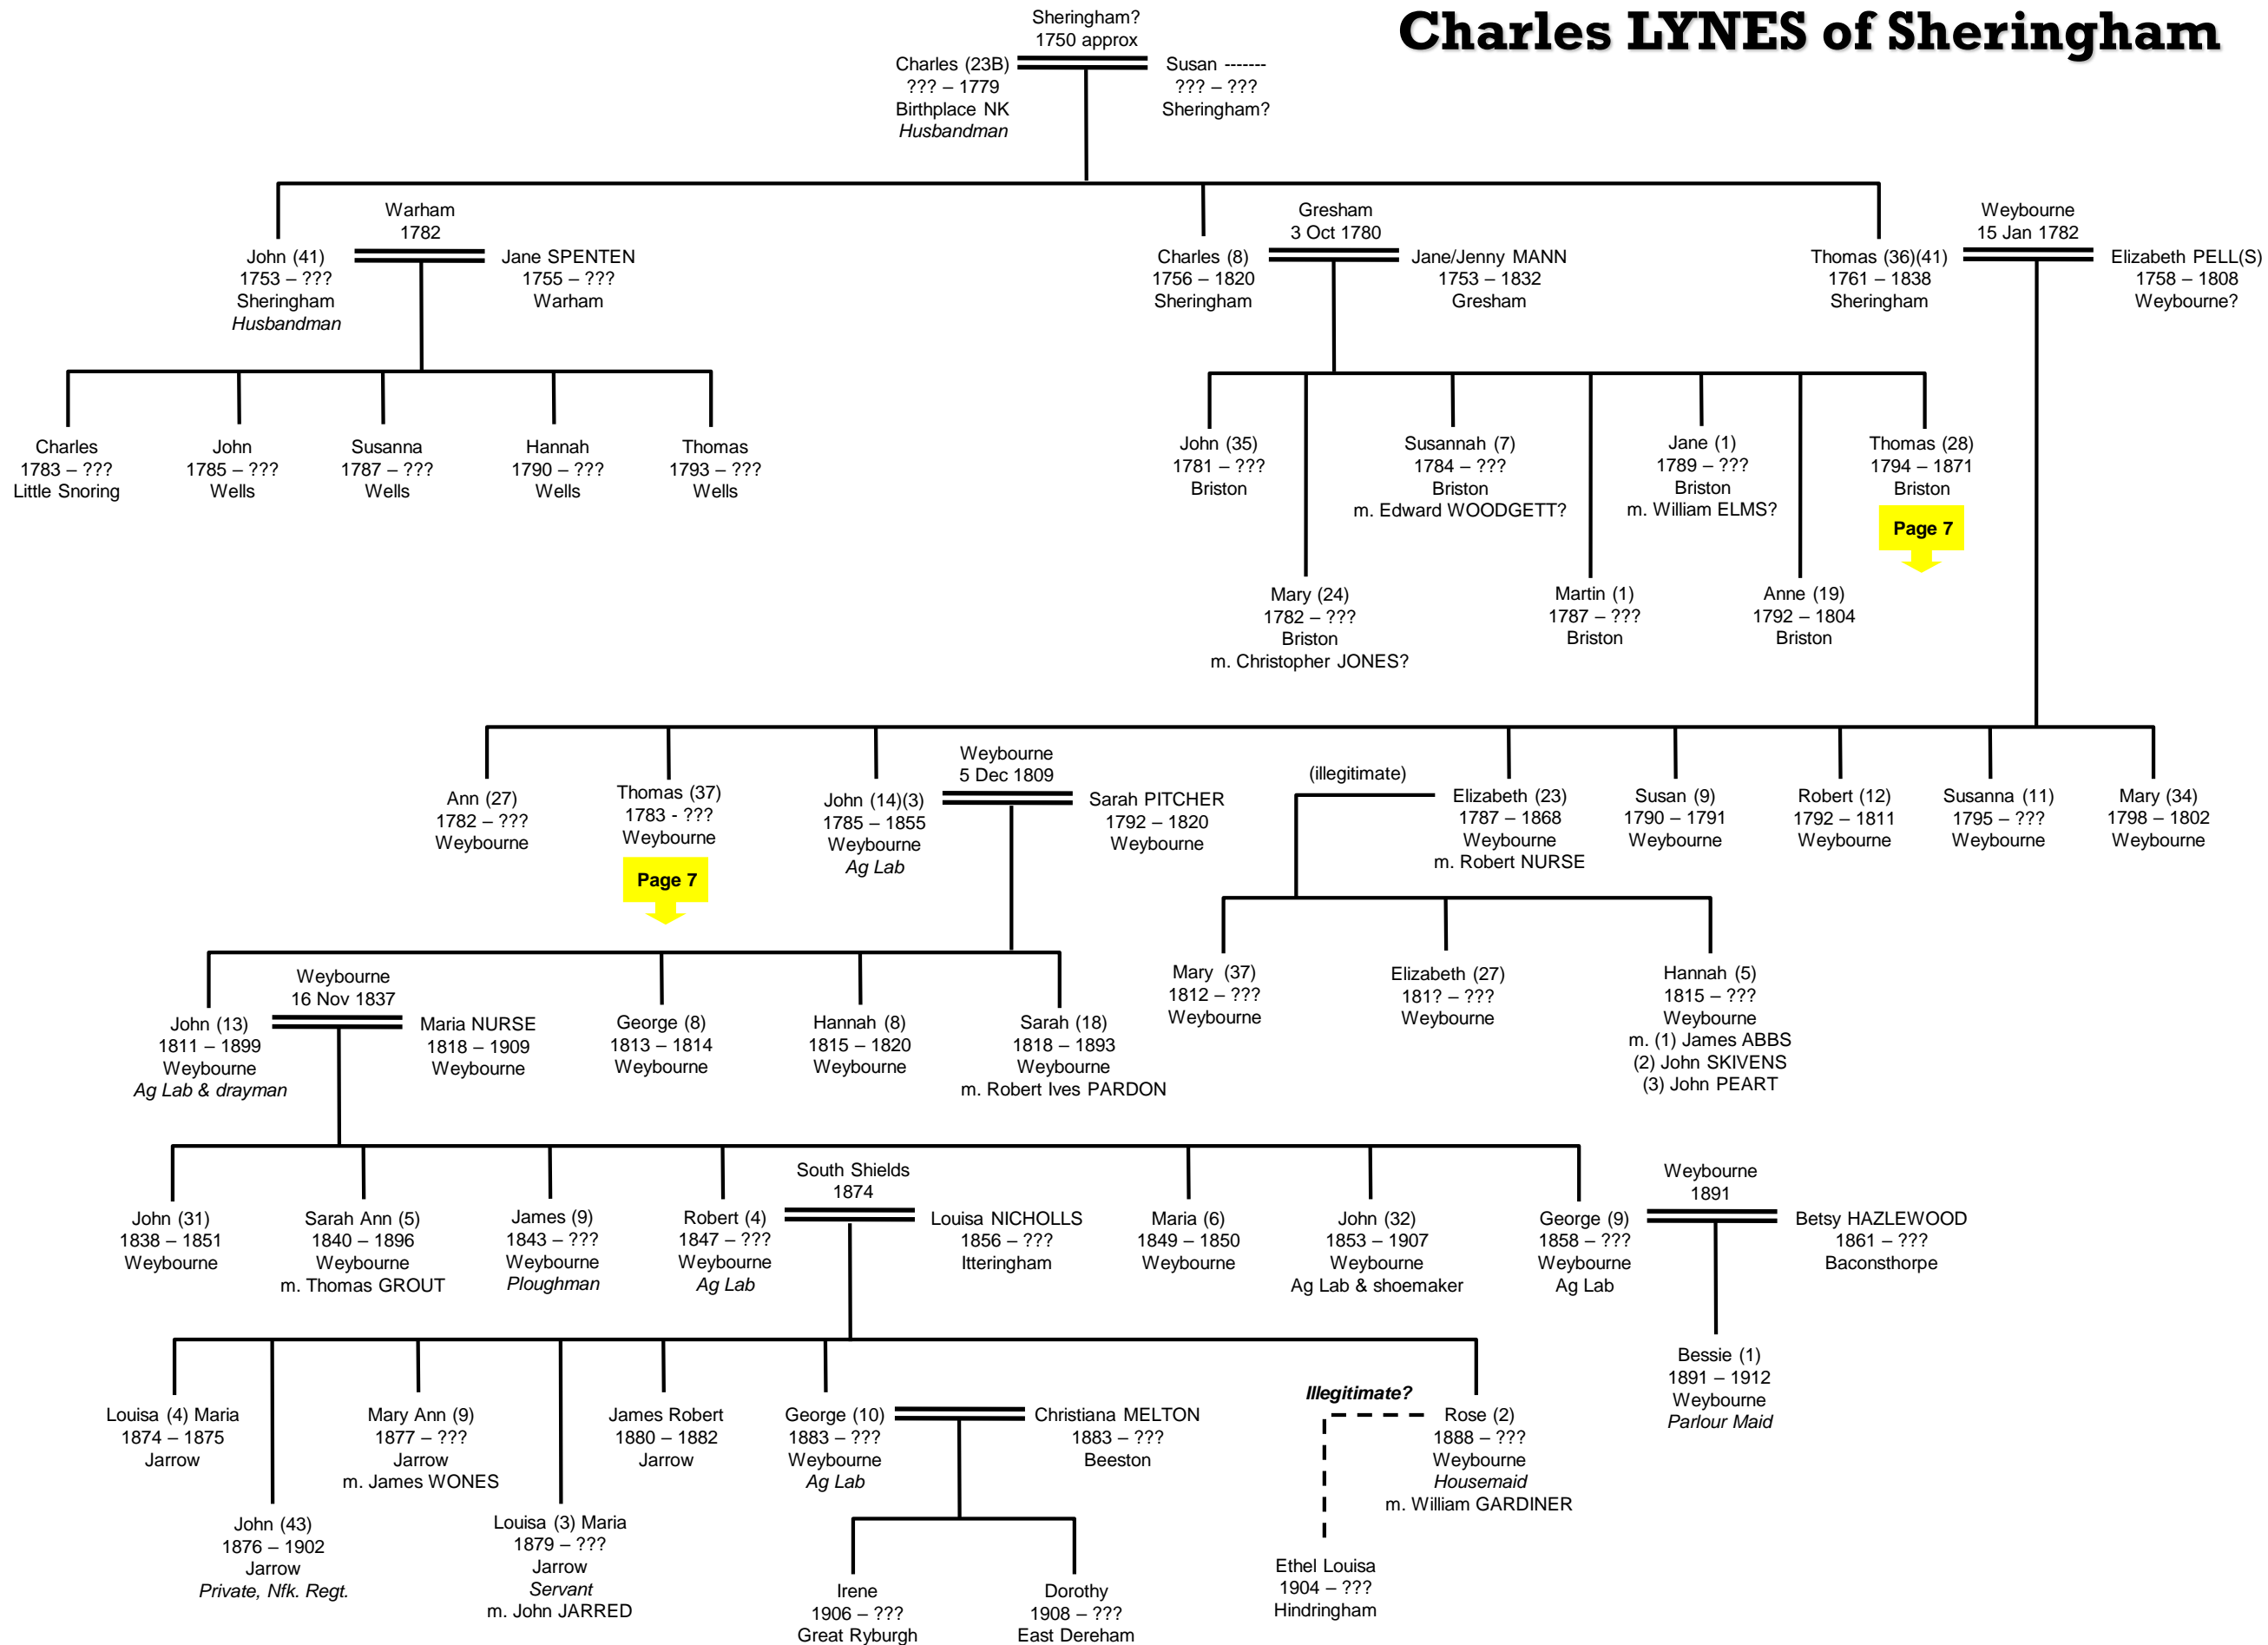

Charles LYNES of Sheringham