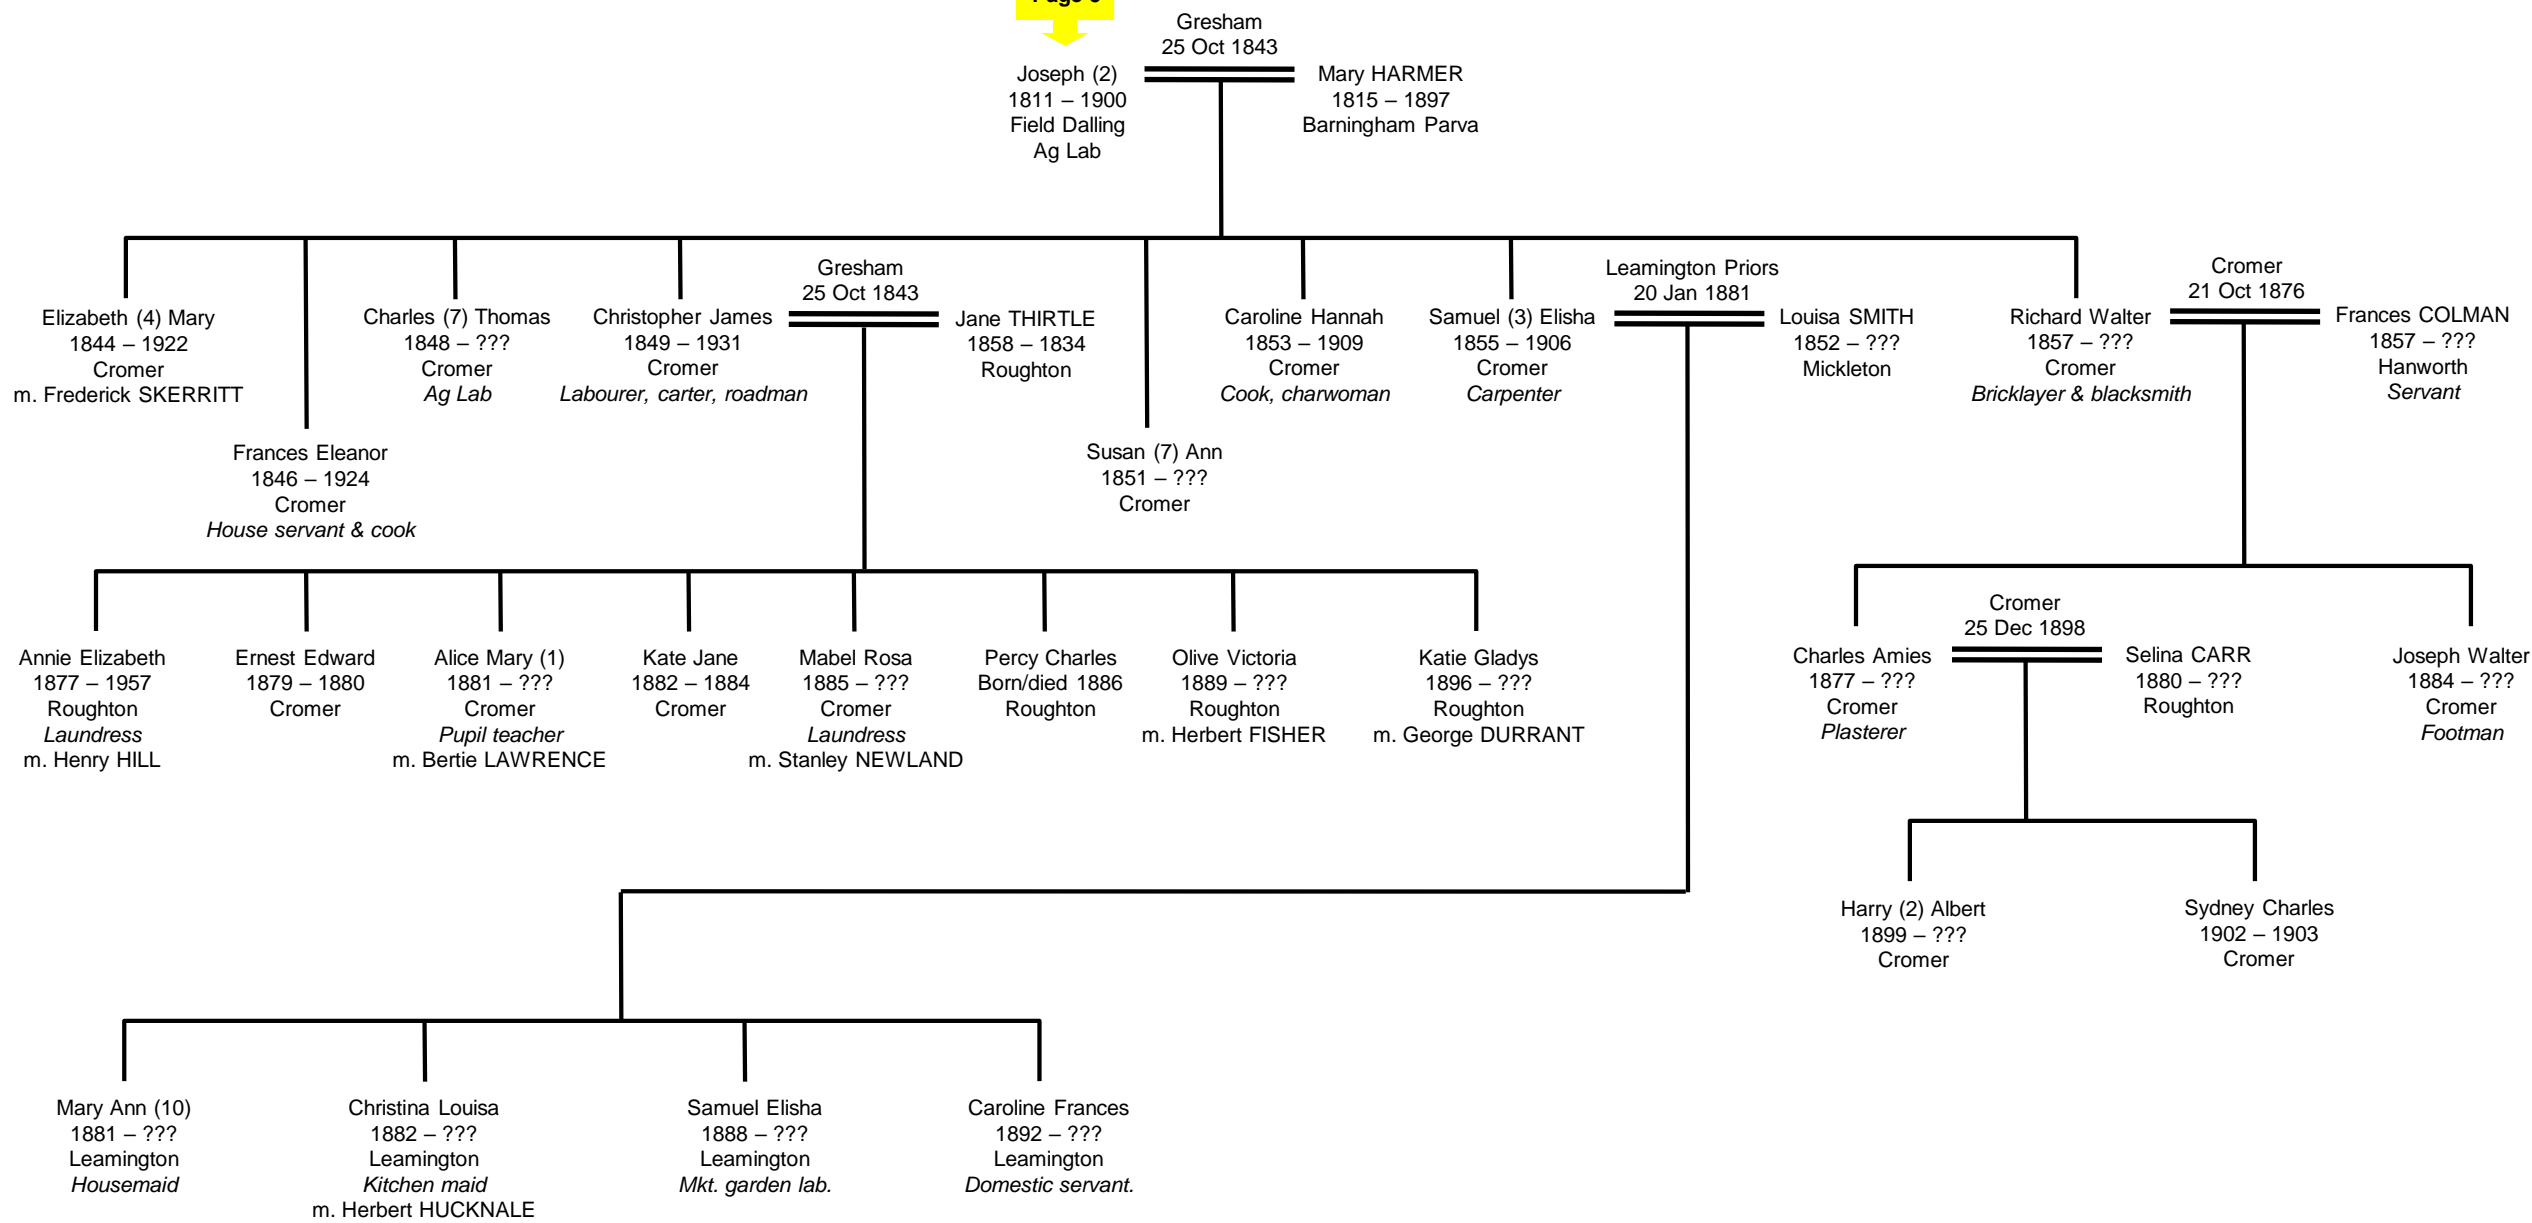

Nora Mary K.
1901 - ???
Springfield
m. Robert TWITCHETT

Walter John B.
1910 - ???
Boreham

Barbara
1911 - ???
Boreham

Charles R.
1912 - ???

Lettice F.
1915 - ???

Violet A.
1911 - ???
St. Pancras

Boreham?
1919

Joan
1919 - ???
Boreham

William Thomas (3)
1921 - ???
Boreham

Page 1

William Thomas (2)
1848 - 1876/7
Runton
Labourer/Hawker

NK
1873

Eliza MANN
1852 - ???
Croxtan

Edith (1) Mary
1871 - ???
Fulmodestone
m. Thomas HOWELL

Page 1

James Cooper
1862 - ???
Runton
Gardener

West Runton
23 August 1888

Louisa RICKETTS
1866 - ???
Shoreditch

James Edward
1889 - ???
East Runton
Footman

Louisa (2)
1891 - ???
Northrepps
Housemaid

Richard (5) Clarence
1893 - ???
Northrepps
Footman

Kathleen Dorothy
1895 - ???
Northrepps
Laundry maid

Rachel Emily
1898 - ???
Northrepps

John LYNES of Weybourne

Charles LYNES of Sheringham

John LINES of Aylmerton

Charles LINES of Cromer