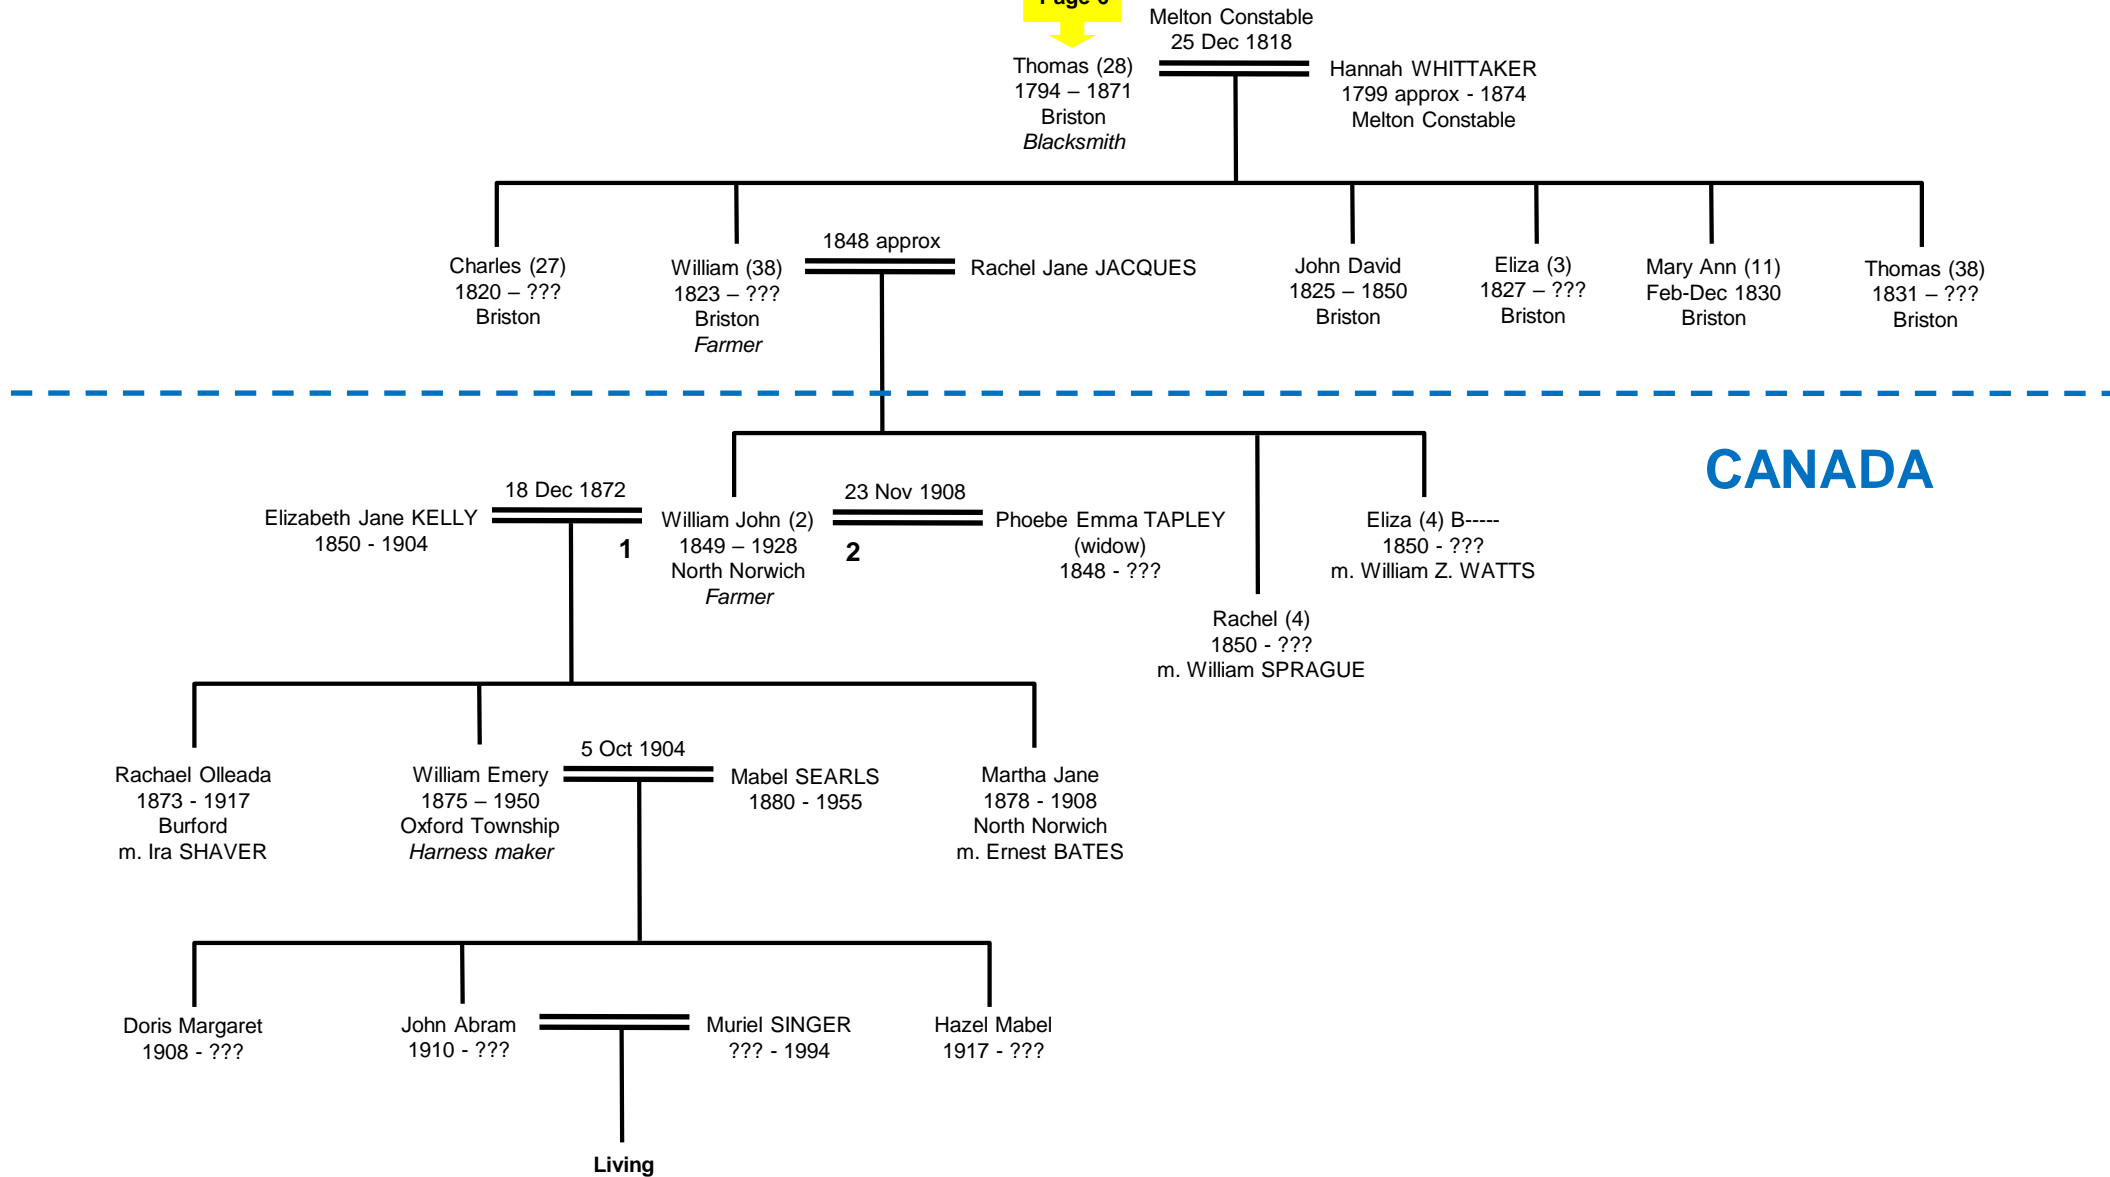

Nora Mary K.
1901 - ???
Springfield
m. Robert TWITCHETT

Walter John B.
1910 - ???
Boreham

Barbara
1911 - ???
Boreham

Charles R.
1912 - ???

Lettice F.
1915 - ???

Violet A.
1911 - ???
St. Pancras

Boreham?
1919

Joan
1919 - ???
Boreham

William Thomas (3)
1921 - ???
Boreham

Page 1

William Thomas (2)
1848 - 1876/7
Runton
Labourer/Hawker

NK
1873

Eliza MANN
1852 - ???
Croxtan

Edith (1) Mary
1871 - ???
Fulmodestone
m. Thomas HOWELL

Page 1

James Cooper
1862 - ???
Runton
Gardener

West Runton
23 August 1888

Louisa RICKETTS
1866 - ???
Shoreditch

James Edward
1889 - ???
East Runton
Footman

Louisa (2)
1891 - ???
Northrepps
Housemaid

Richard (5) Clarence
1893 - ???
Northrepps
Footman

Kathleen Dorothy
1895 - ???
Northrepps
Laundry maid

Rachel Emily
1898 - ???
Northrepps

John LYNES of Weybourne

Charles LYNES of Sheringham

John LINES of Aylmerton

Charles LINES of Cromer