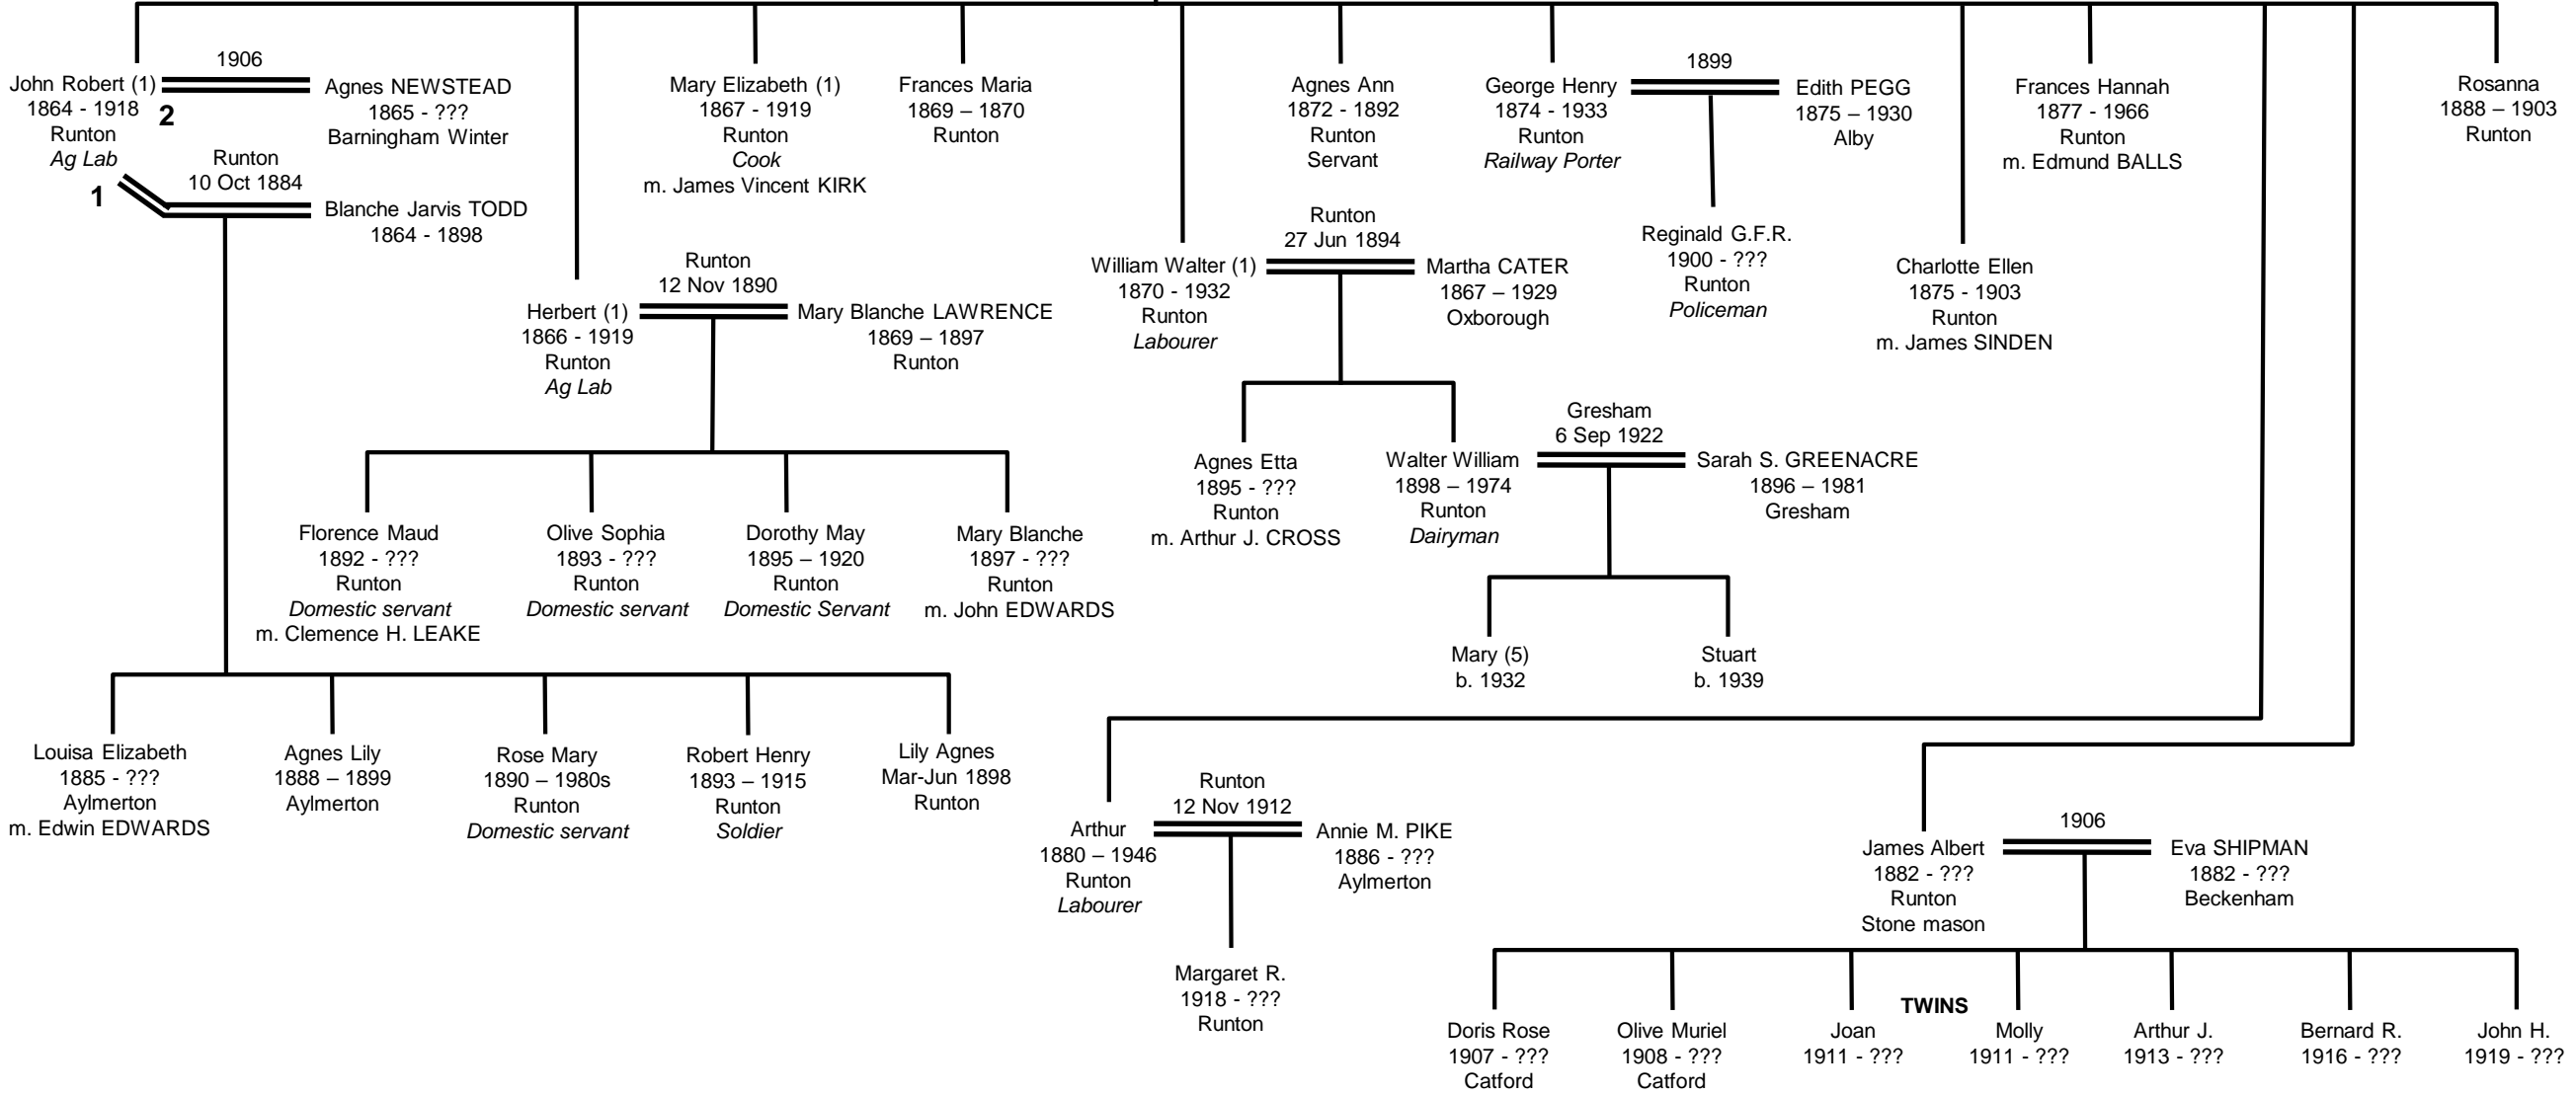

Thomas LINES of Runton

John (1) Kirby LINES
1805 - 1868
Runton
Ag Lab

Gresham
28 Oct 1832

Mary A. HARDINGHAM
1813 - 1854
Gresham

Page 1

William Thomas (1)
1849 - 1900
Runton
Gamekeeper

Shropham
10 Apr 1872

Mary Ann ALLEN
1852 - 1933
Shropham

George William
1873 - ???
Runton
Page (hotel)

John Henry (3)
1875 - ???
Boreham
Furniture dealer

NK
1898

Ada Hannah CLARKE
1871 - ???
Boreham

Charles Robert (3)
1876 - ???
Boreham
Waiter

Walter (4)
1879 - ???
Boreham
Gamekeeper

Nora Mary K.
1901 - ???
Springfield
m. Robert TWITCHETT

Walter John B.
1910 - ???
Boreham

Barbara
1911 - ???
Boreham

Charles R.
1912 - ???

Lettice F.
1915 - ???

Violet A.
1911 - ???
St. Pancras

Boreham?
1919

Joan
1919 - ???
Boreham

William Thomas (3)
1921 - ???
Boreham

Page 1

William Thomas (2)
1848 - 1876/7
Runton
Labourer/Hawker

NK
1873

Eliza MANN
1852 - ???
Croxtan

Edith (1) Mary
1871 - ???
Fulmodestone
m. Thomas HOWELL