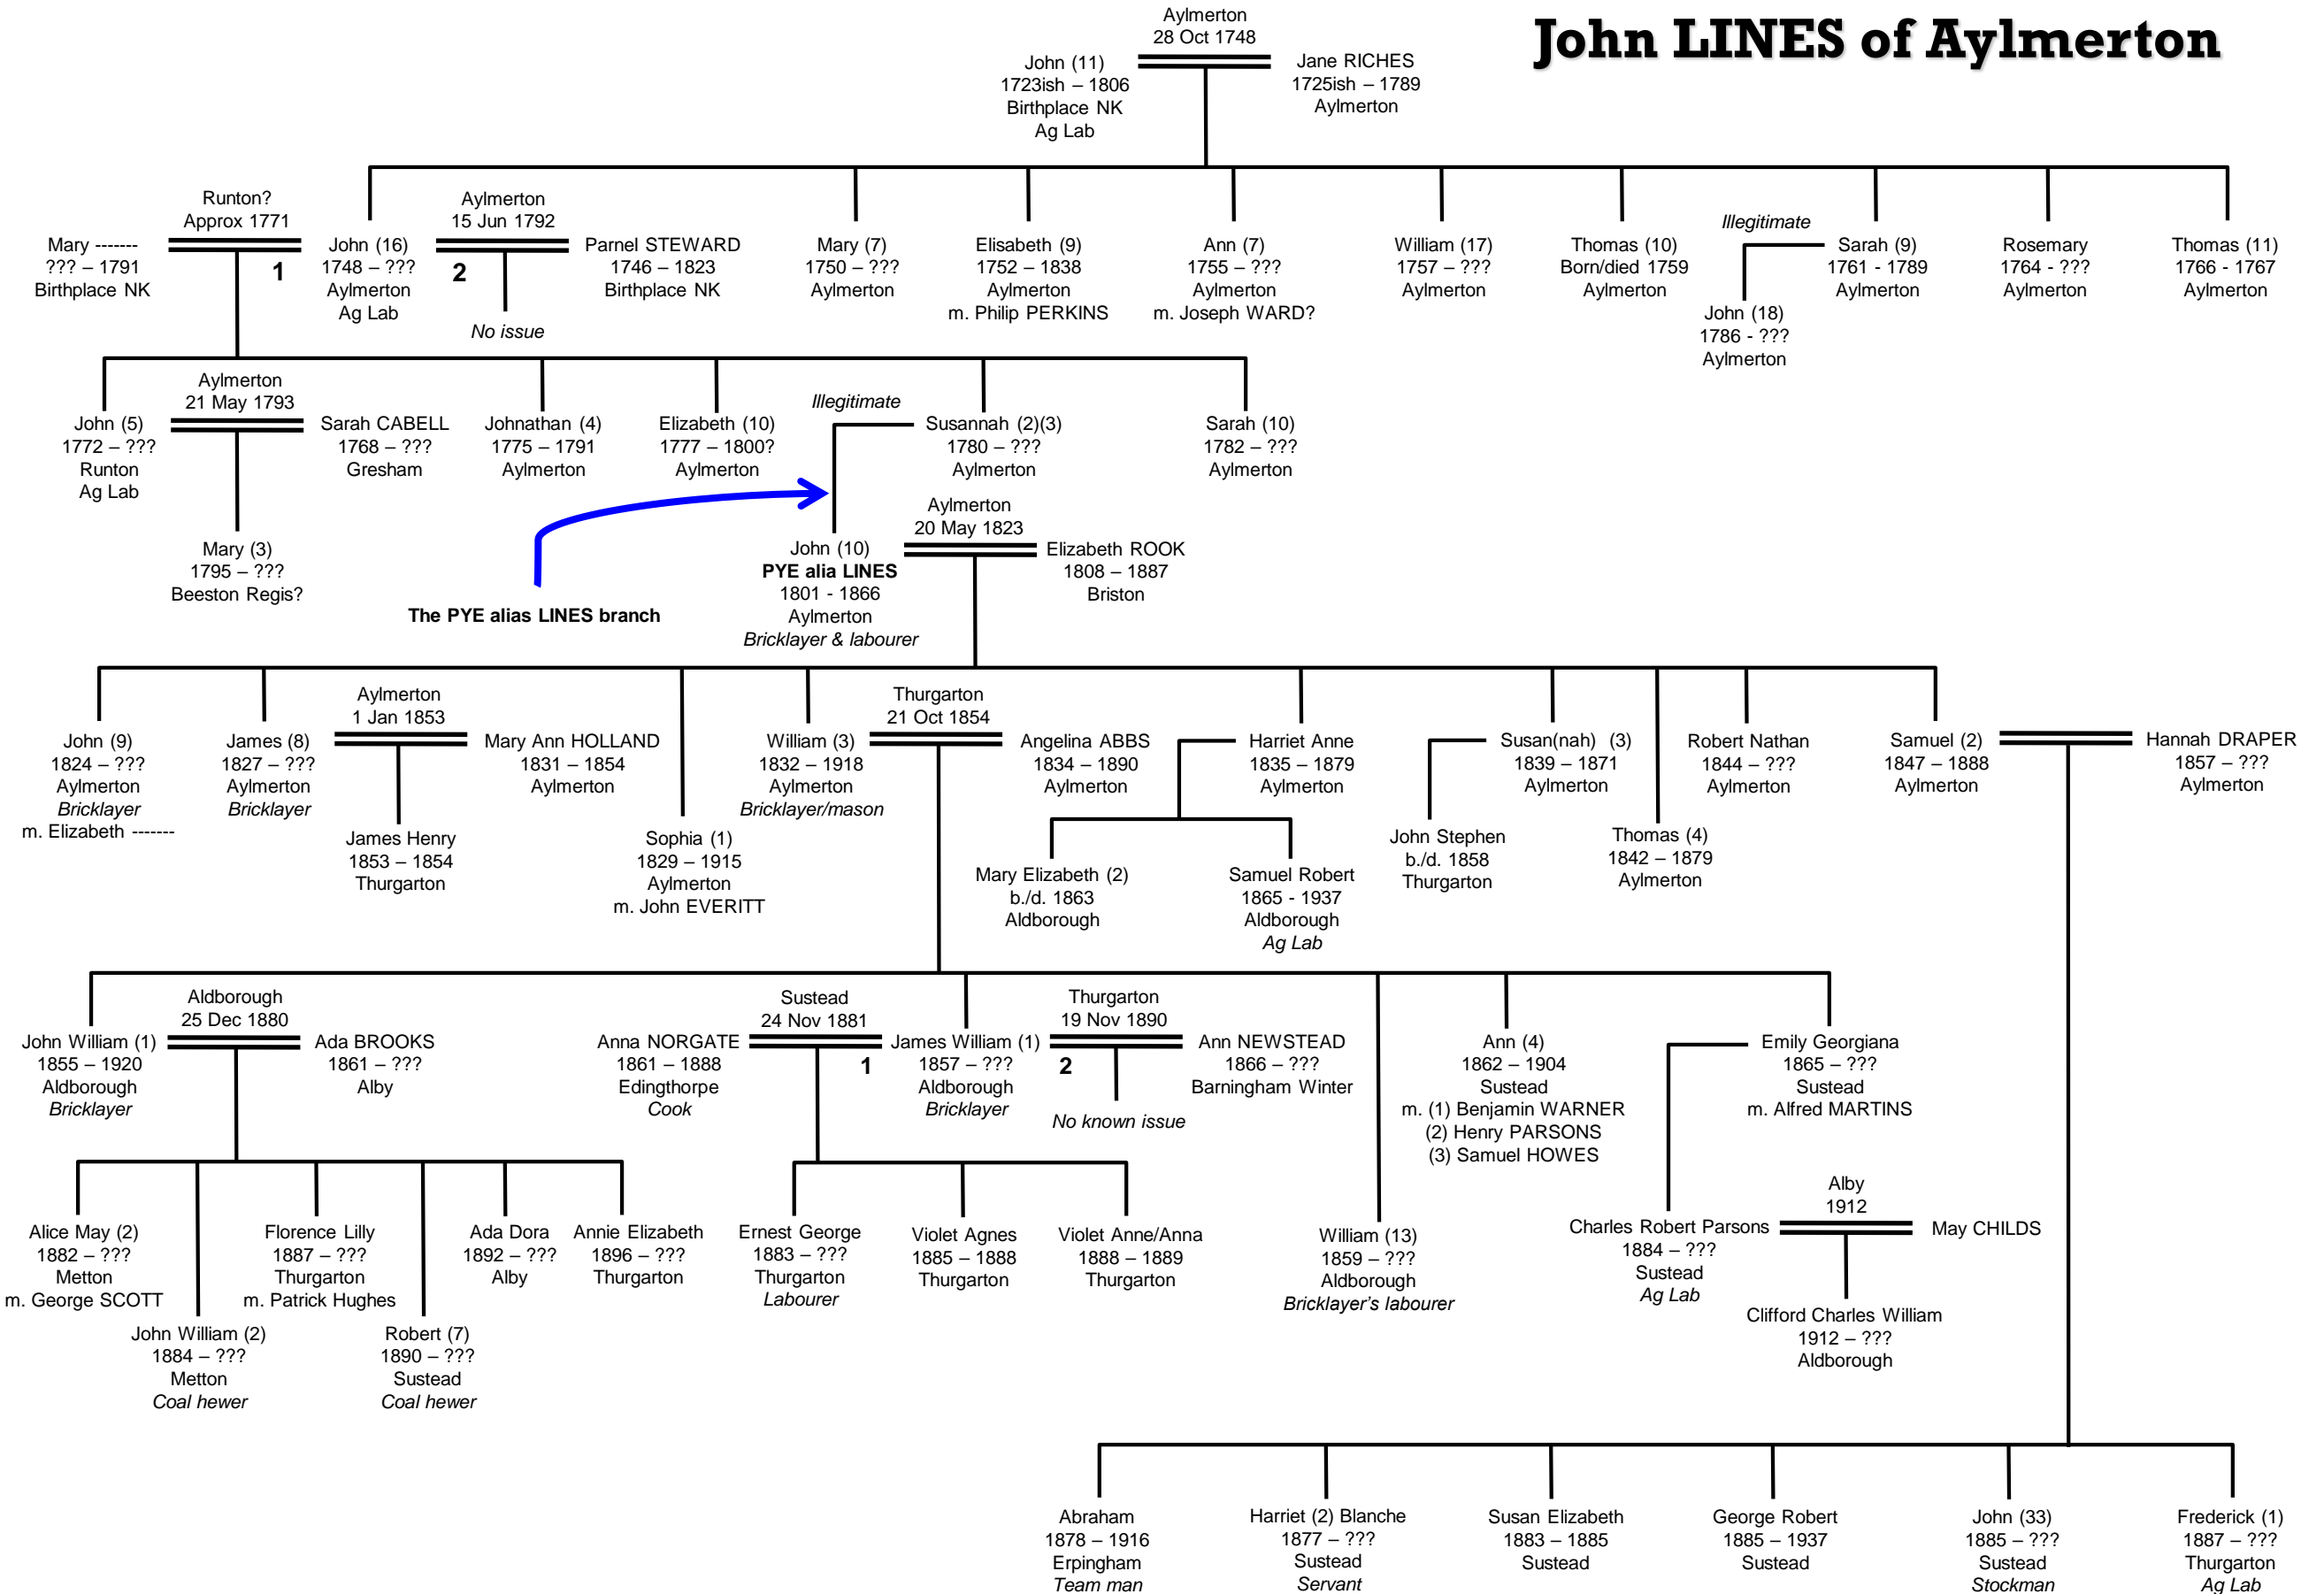

Nora Mary K.
1901 - ???
Springfield
m. Robert TWITCHETT

Walter John B.
1910 - ???
Boreham

Barbara
1911 - ???
Boreham

Charles R.
1912 - ???

Lettice F.
1915 - ???

Violet A.
1911 - ???
St. Pancras

Boreham?
1919

Joan
1919 - ???
Boreham

William Thomas (3)
1921 - ???
Boreham

Page 1

William Thomas (2)
1848 - 1876/7
Runton
Labourer/Hawker

NK
1873

Eliza MANN
1852 - ???
Croxtan

Edith (1) Mary
1871 - ???
Fulmodestone
m. Thomas HOWELL

Page 1

James Cooper
1862 - ???
Runton
Gardener

West Runton
23 August 1888

Louisa RICKETTS
1866 - ???
Shoreditch

James Edward
1889 - ???
East Runton
Footman

Louisa (2)
1891 - ???
Northrepps
Housemaid

Richard (5) Clarence
1893 - ???
Northrepps
Footman

Kathleen Dorothy
1895 - ???
Northrepps
Laundry maid

Rachel Emily
1898 - ???
Northrepps

John LYNES of Weybourne

Charles LYNES of Sheringham

John LINES of Aylmerton

Charles LINES of Cromer