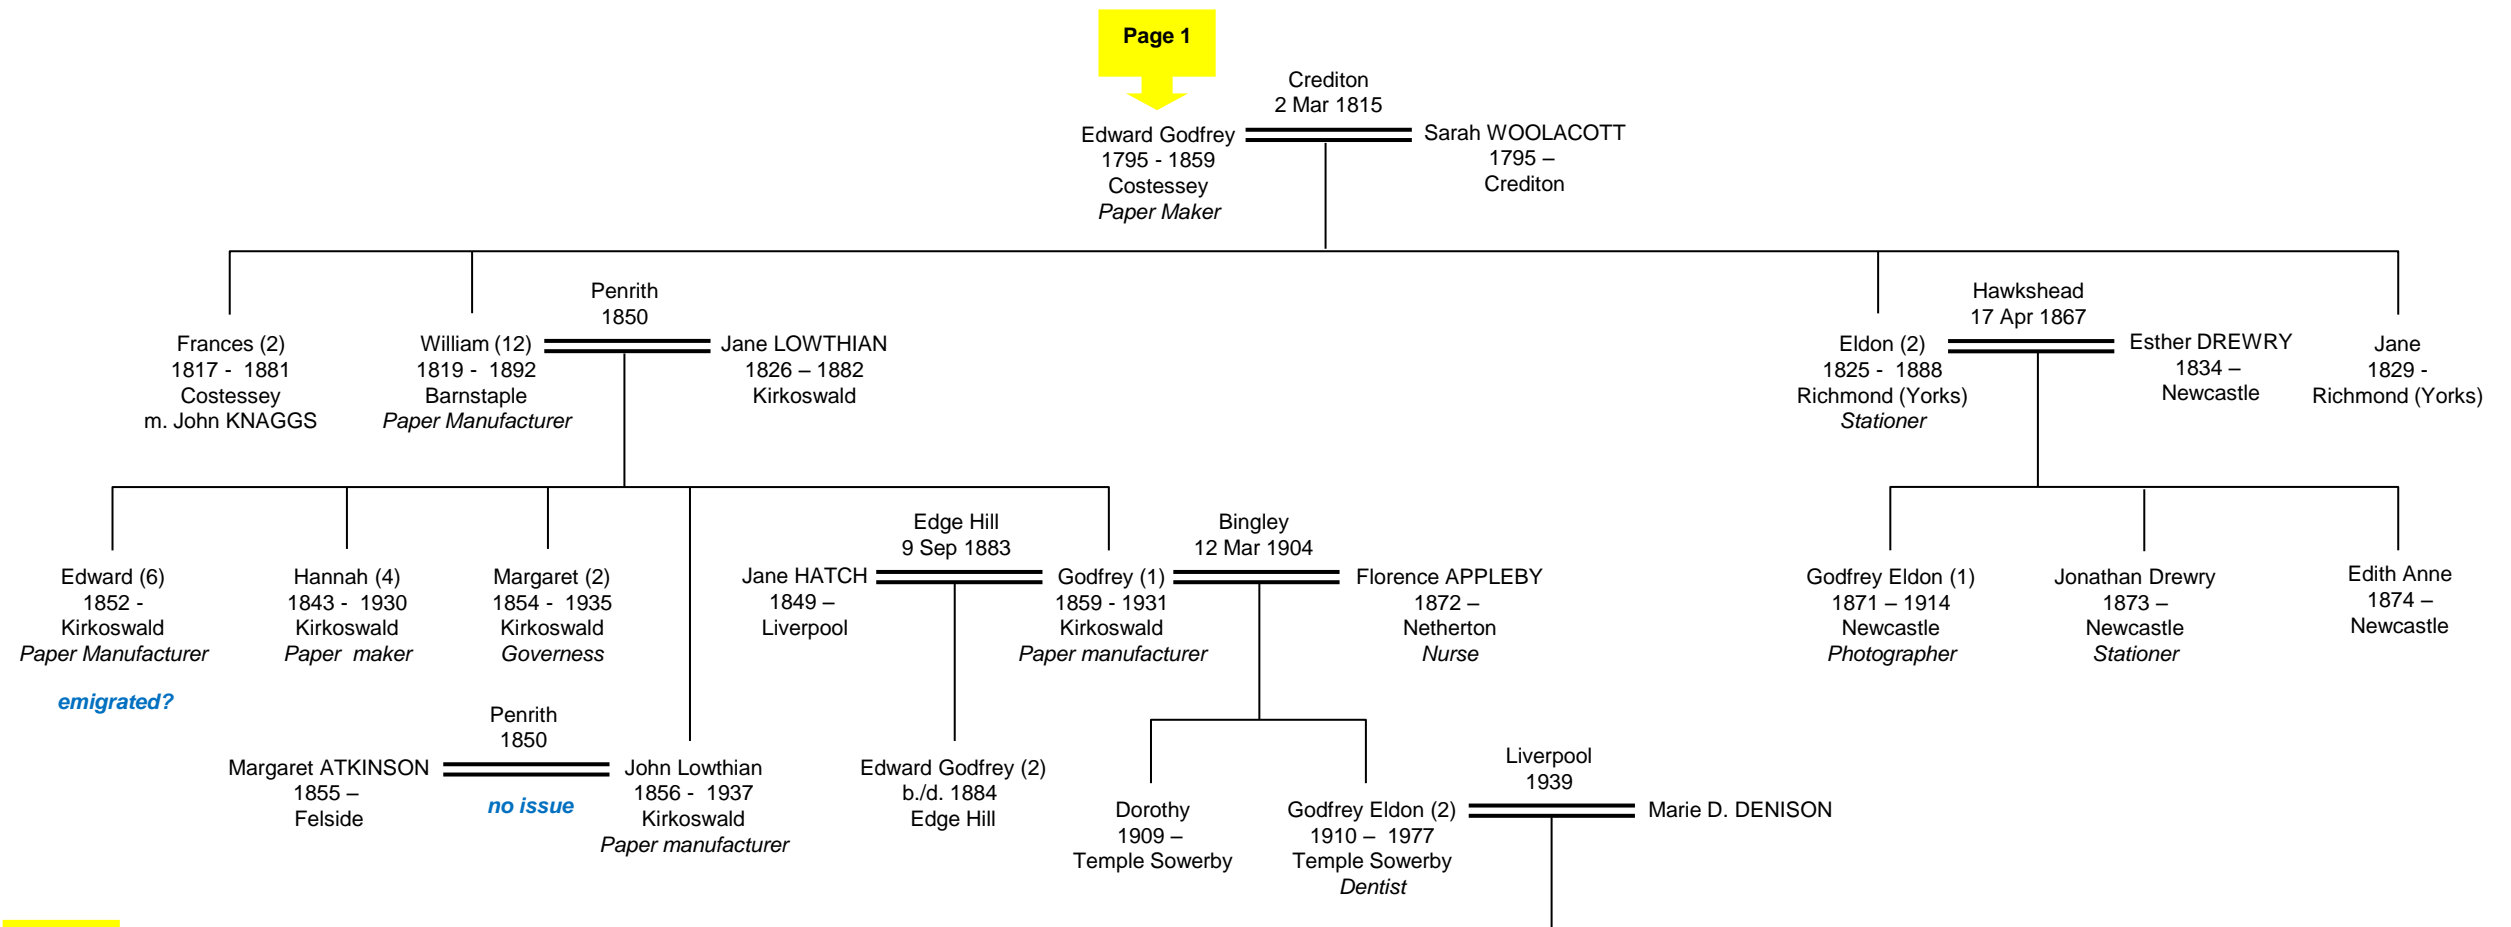

HASTINGS

Costessey
8 Jan 1812

William (7) Dix
1792 - 1865
Costessey
Carpenter & Farmer

Lydia TRUGGETT
1791 - 1866
Bowthorpe

Mary/Maria (2)
1813 - 1830
Costessey

John (8) Edmund
1817 - 1872
Costessey
Pawnbroker

Marylebone
1839

Ann DEMPSTER
1820 - 1896
Southwark

Francis (4)
1824 - 1841
Costessey

Ann (2)
1825 -
Costessey
m. Thomas READ

Winifred (1) Susannah
1829 - 1886
Costessey
Housekeeper
m. Joseph COLES

Maria (4)
1833 -
Costessey
m. William PALMER

John (7) Edmund
1861 -
St. Pancras

William (11)
1866 -
St. Pancras

Charles Frederick
1860 - 1861
Chelsea

Winifred Lucy
1860 - 1929
Chelsea
Shopkeeper
m. (1) Thomas HEATH
(2) William Spearing

Battersea
25 Jul 1871