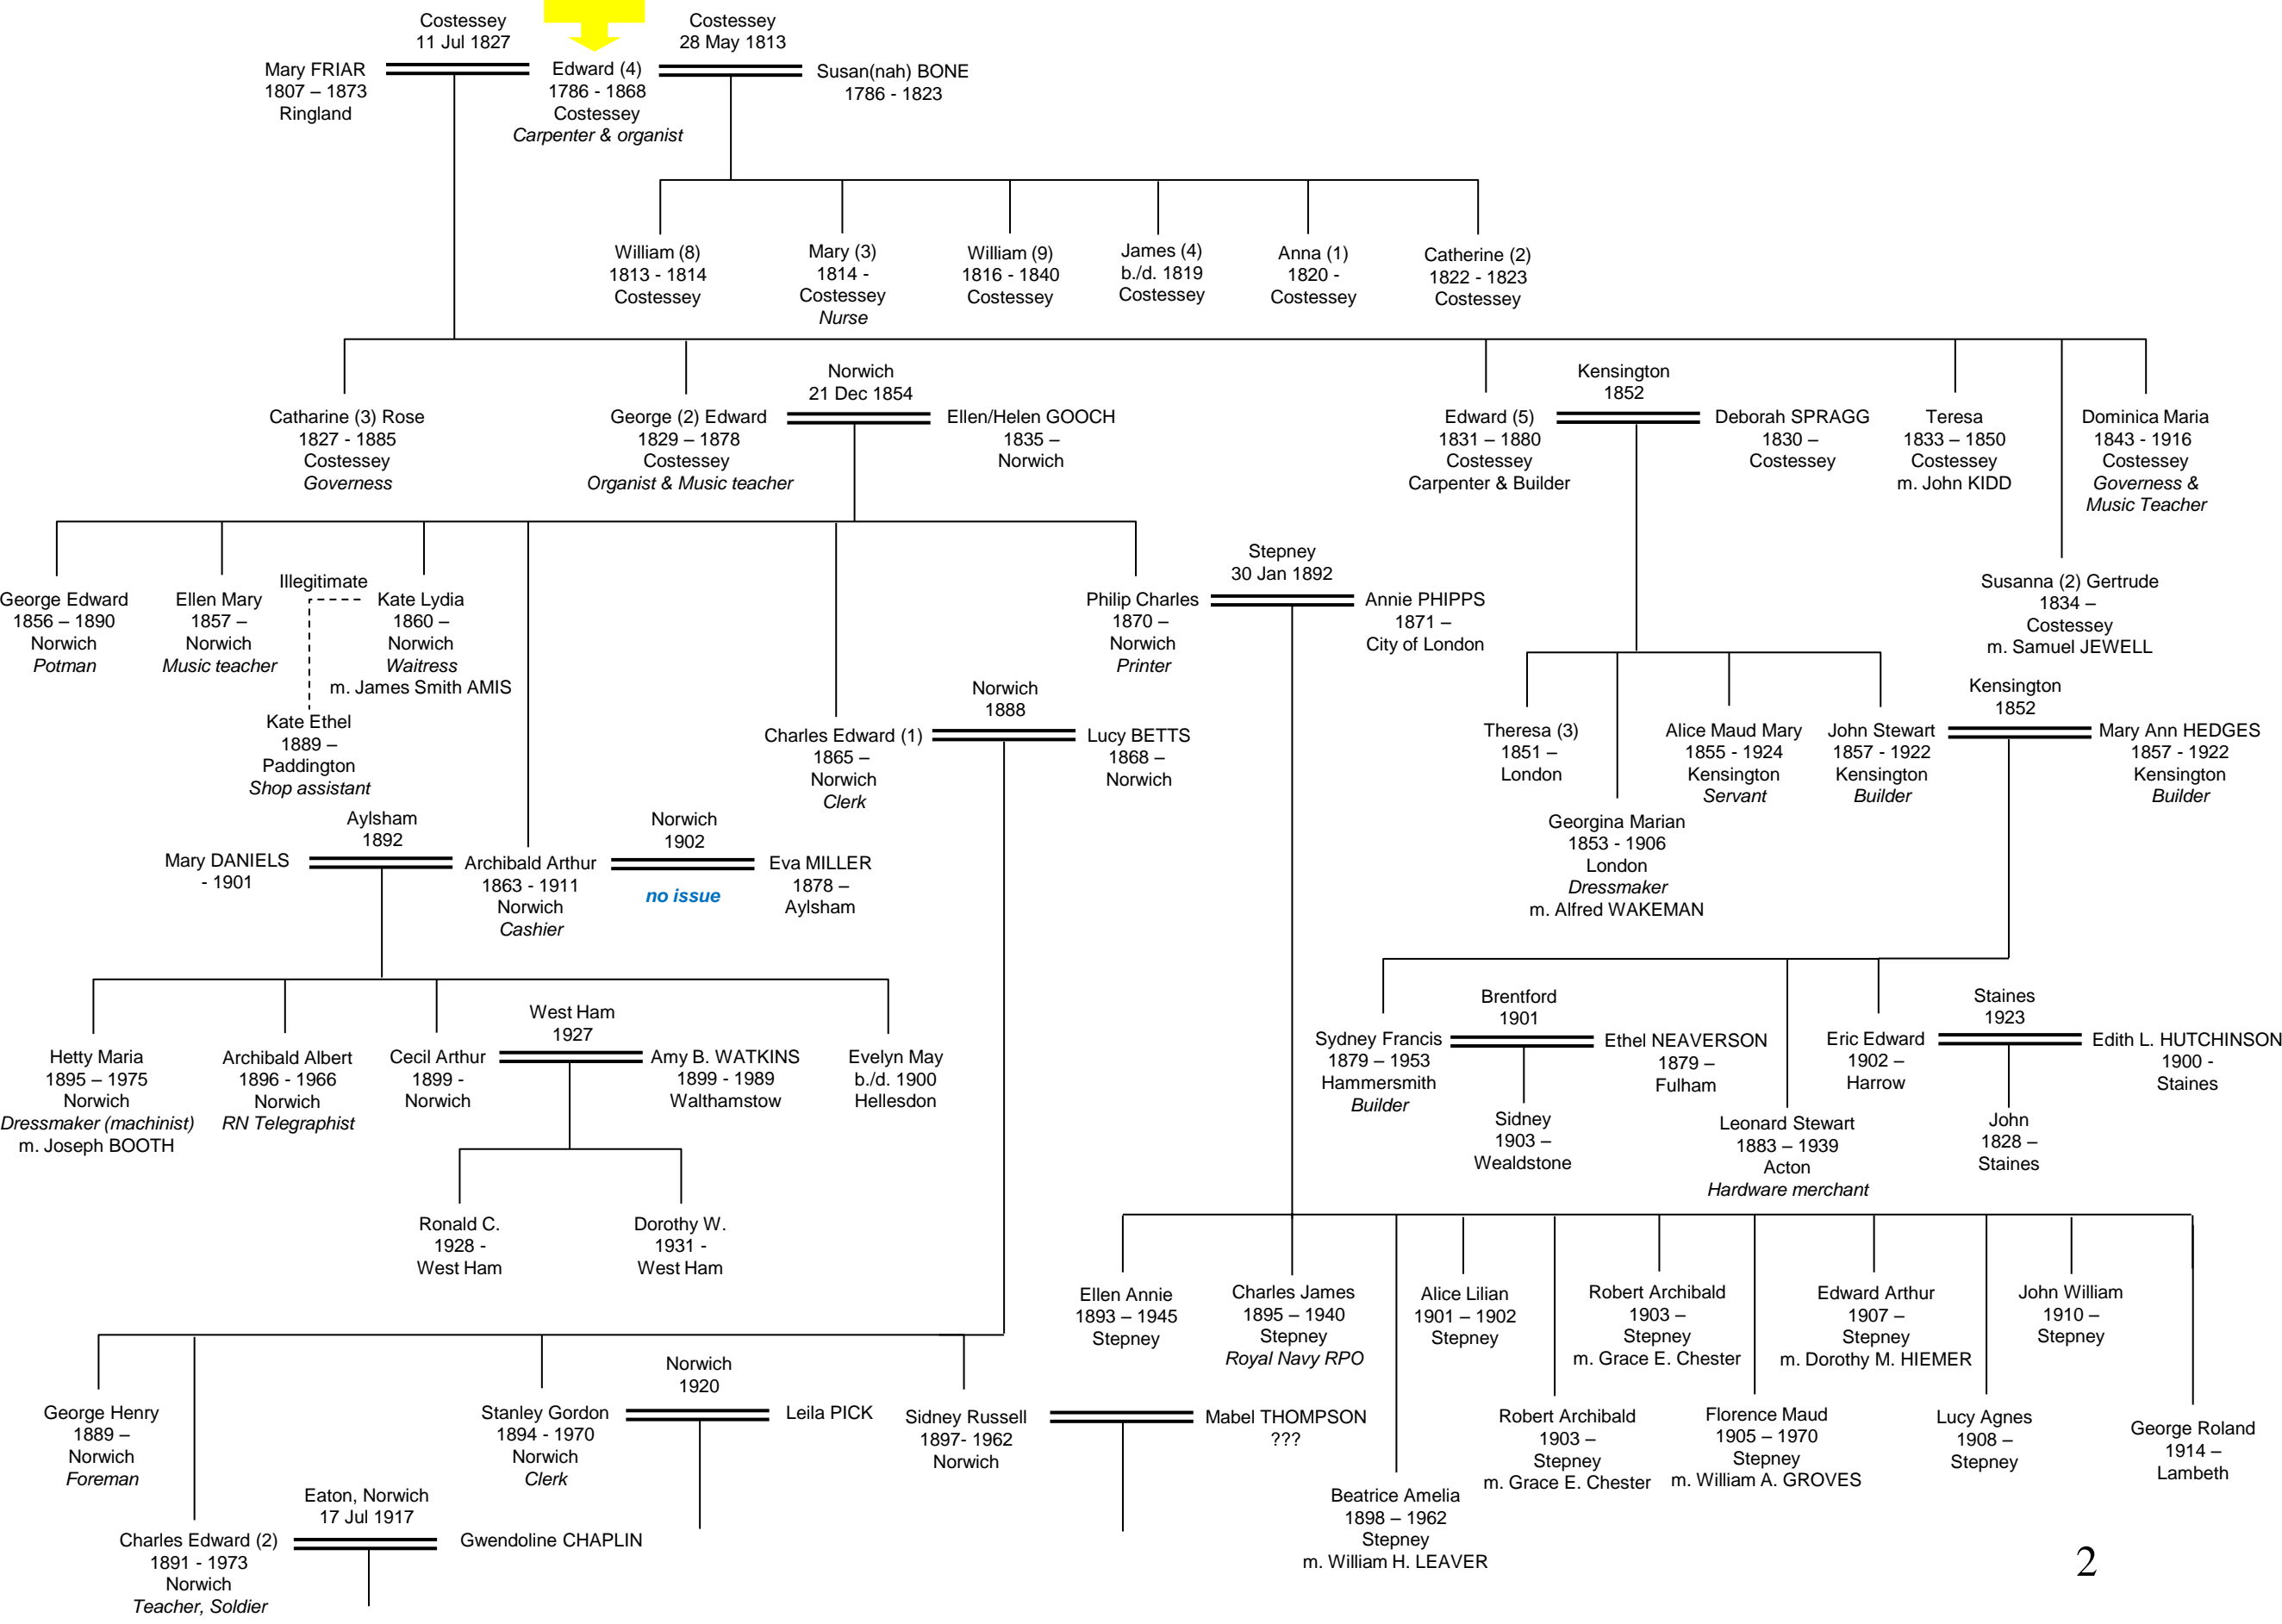

HASTINGS

Costessey
8 Jan 1812

William (7) Dix
1792 - 1865
Costessey
Carpenter & Farmer

Lydia TRUGGETT
1791 - 1866
Bowthorpe

Mary/Maria (2)
1813 - 1830
Costessey

John (8) Edmund
1817 - 1872
Costessey
Pawnbroker

Marylebone
1839

Ann DEMPSTER
1820 - 1896
Southwark

Francis (4)
1824 - 1841
Costessey

Ann (2)
1825 -
Costessey
m. Thomas READ

Winifred (1) Susannah
1829 - 1886
Costessey
Housekeeper
m. Joseph COLES

Maria (4)
1833 -
Costessey
m. William PALMER

John (7) Edmund
1861 -
St. Pancras

William (11)
1866 -
St. Pancras

Charles Frederick
1860 - 1861
Chelsea

Winifred Lucy
1860 - 1929
Chelsea
Shopkeeper
m. (1) Thomas HEATH
(2) William Spearing

Battersea
25 Jul 1871

Hammond
1847 - 1923
Clerkenwell
Carpenter & Joiner

Eliza ROWBOTTOM
1846 - 1932
Bushey

Alice Frances
1872 -
Kensington
Dressmaker

Caroline Eliza
1874 - 1879
Kensington

Annie Clara
1876 - 1959
Notting Hill
Teacher